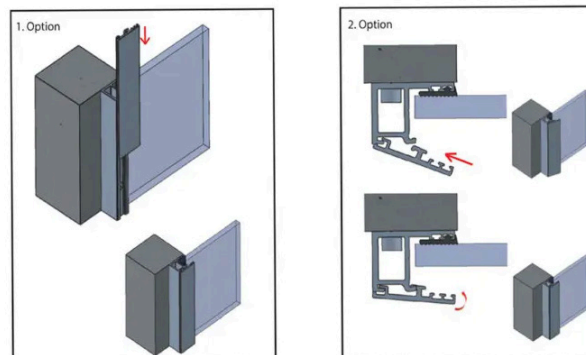

GLASS THICKNESS	MAX GLASS WIDTH (L)
12 - 13.52MM	1300MM
16 - 17.52MM	1600MM
20 - 21.52MM	3000MM

RECOMMENDED ANCHORS	
THIS SET DOES NOT CONTAIN ANY SCREWS FOR FIXING THE SYSTEM TO YOUR WALL / FRAME	
Concrete / Stone Fix M8 Recommended length is 80mm+	Wood Frame Fix M8 Recommended length is 80mm+
Alumunium Frame Fix M8 Recommended length is 80mm+	Plastic Frame Fix or M8 Recommended length is 80mm+