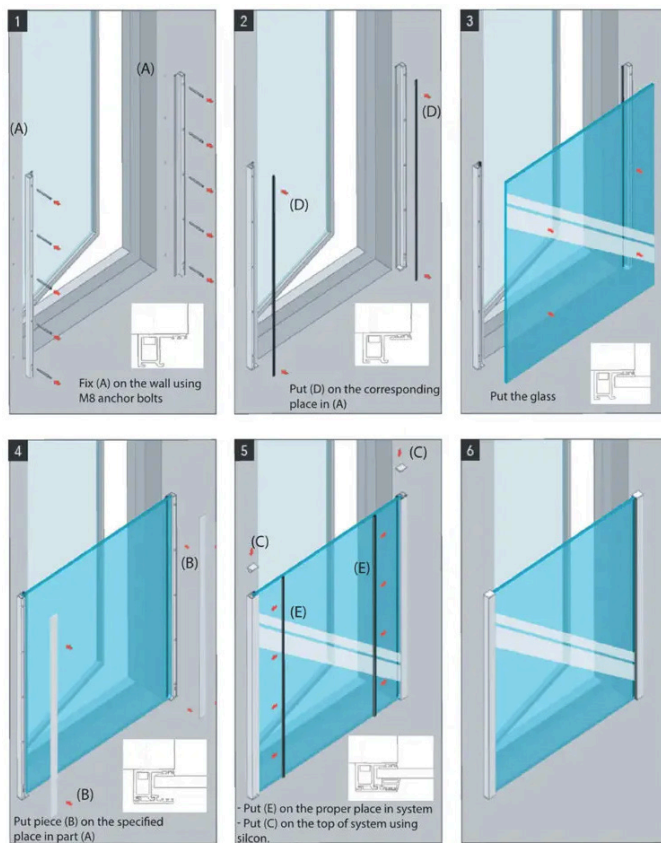

INSTALLATION PROCESS