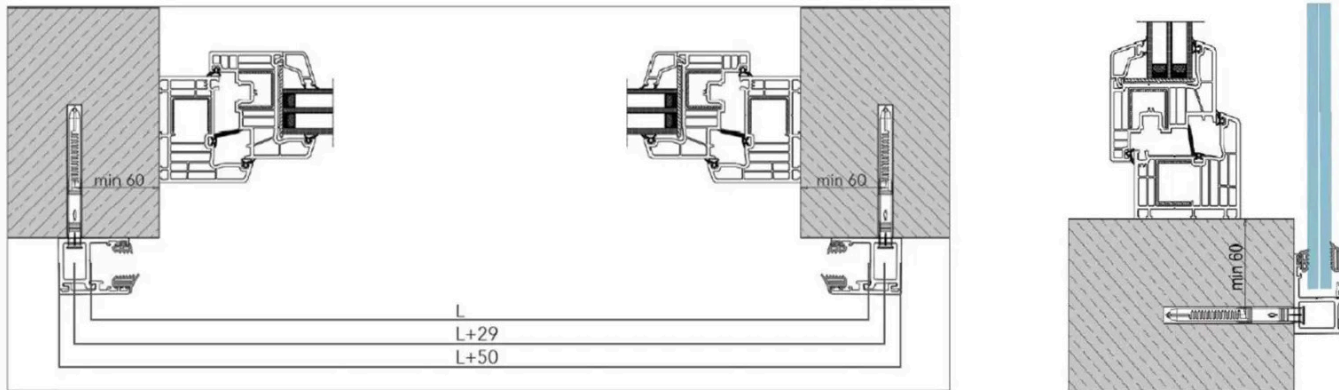

THE GLASS WAREHOUSE

The Glass Warehouse, 51-55 Fowler Road, Hainault,

Tel: +44 (0)20 8500 1188
info@theglasswarehouse.co.uk
www.theglasswarehouse.co.uk