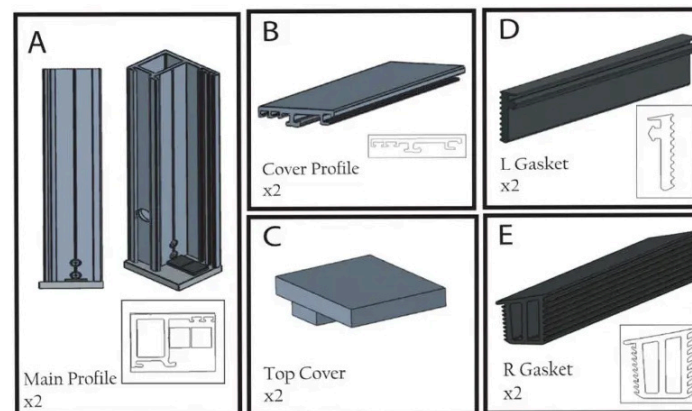

SYSTEM PARTS