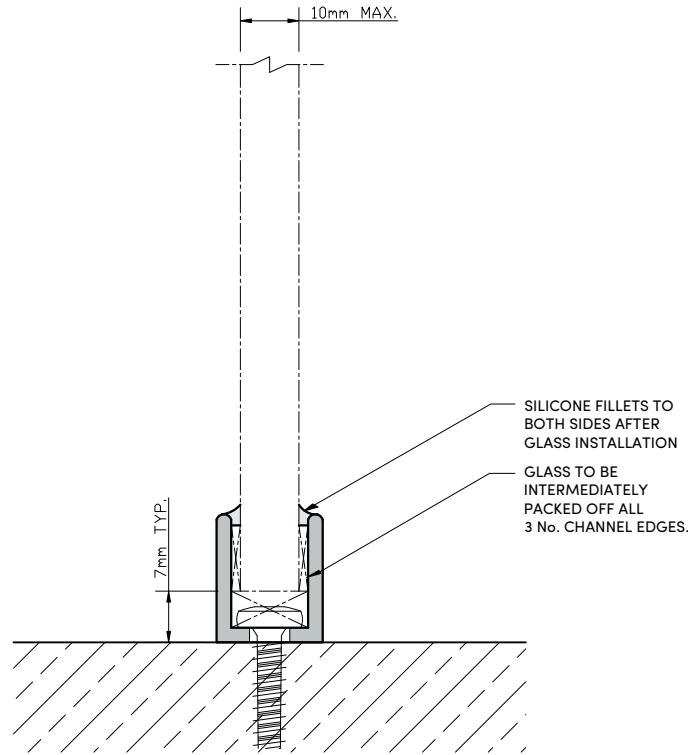

**GLAZING DETAIL
ON CHANNEL**

The Glass Warehouse, 51-55 Fowler Road, Hainault,
Essex, IG6 3UT

Tel: +44 (0)20 8500 1188
info@theglasswarehouse.co.uk
www.theglasswarehouse.co.uk

Copyright (C) - October 2020, All Rights Reserved

NOTES/SPECIFICATION:

GLAZING CHANNEL SUPPLIED IN ELECTRO-POLISHED, EXTRUDED ALUMINIUM WITH PLASTIC PACKERS.

GLAZING CHANNEL SUITABLE FOR UP TO 10mm GLASS

GLAZING CHANNEL REQUIRES CUTTING AND DRILLING TO SUIT DESIGN REQUIREMENTS ON SITE.

(NOTE CUSTOMER TO PROVIDE REQUIRED FIXINGS)