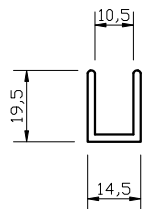

NOTES/SPECIFICATION:

GLAZING CHANNEL SUPPLIED IN ELECTRO-POLISHED, EXTRUDED ALUMINIUM WITH PLASTIC PACKERS.

GLAZING CHANNEL SUITABLE FOR UP TO 10mm GLASS

GLAZING CHANNEL REQUIRES CUTTING AND DRILLING TO SUIT DESIGN REQUIREMENTS ON SITE.

(NOTE CUSTOMER TO PROVIDE REQUIRED FIXINGS)

**PRODUCT
ELEVATIONS**

NOTE -
COMPONENT TO BE CUT DOWN AND
DRILLED ON SITE TO SUIT DIMENSIONAL
REQUIREMENTS

PRODUCT REF:	SH-GGA-C32-MB
DESCRIPTION:	DIMENSIONED ELEVATIONS AND PRODUCT DETAILS
DRAWING REF:	TGW-SH-GGA-C3-MB