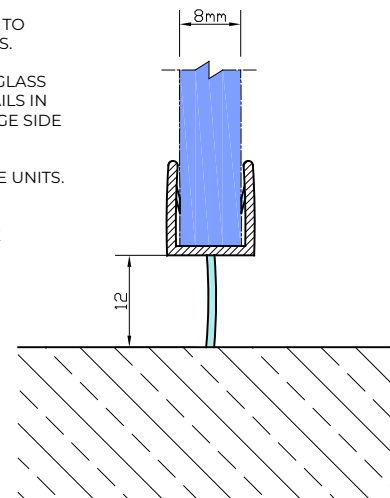

**APPLICATION  
EXAMPLE**

**END VIEW  
ON SEAL**

SEAL SUITABLE FOR GLASS TO FLOOR MOVEMENT DETAILS.

SEAL ALSO SUITABLE FOR GLASS TO WALL MOVEMENT DETAILS IN BOTH DIRECTIONS ON HINGE SIDE AND CLOSURE SIDE.

SEALS PROVIDED IN SINGLE UNITS.

(10MM GLASS REDUCTION REQUIRED FROM SURFACE  
12MM FIN LENGTH)

The Glass Warehouse, 51-55 Fowler Road, Hainault,  
Essex, IG6 3UT

Tel: +44 (0)20 8500 1188  
info@theglasswarehouse.co.uk  
www.theglasswarehouse.co.uk