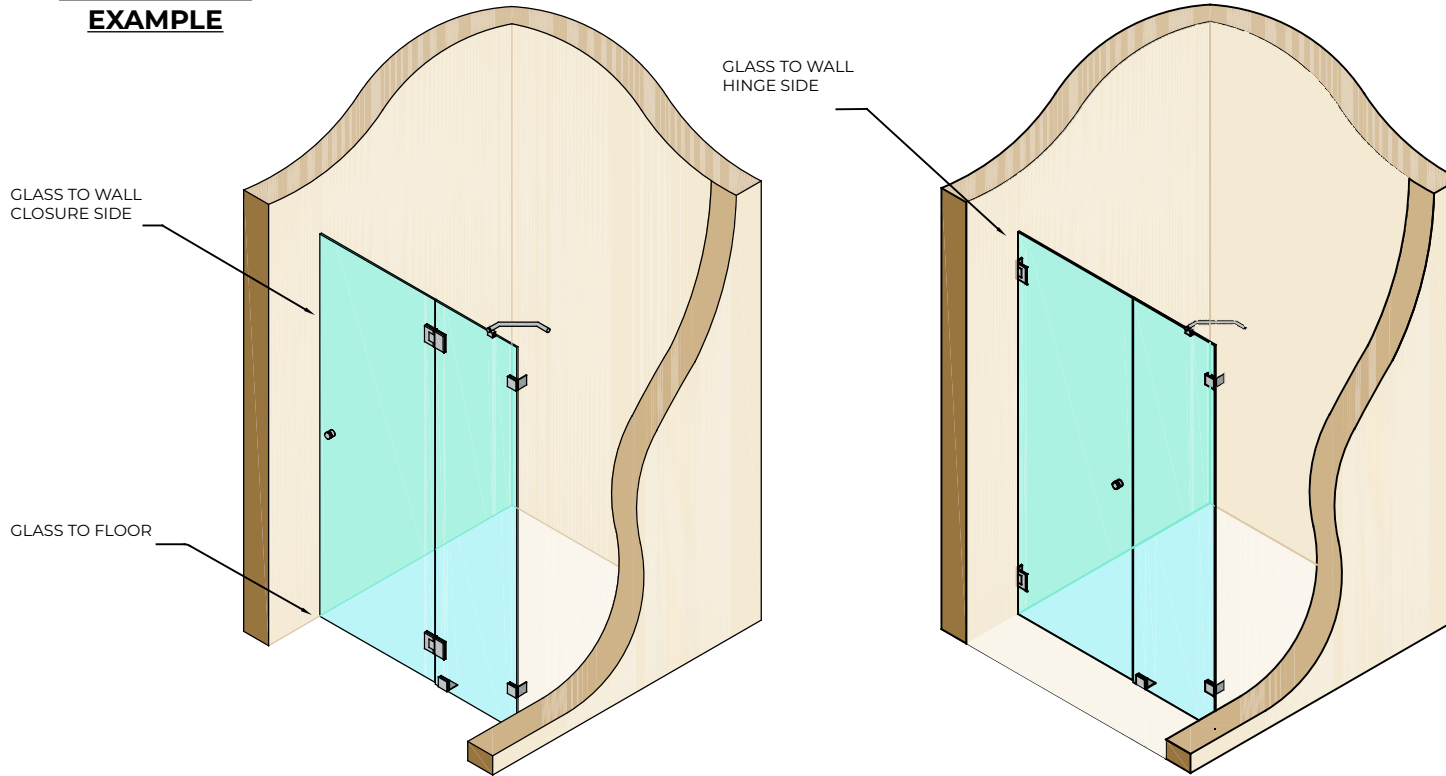

**APPLICATION  
EXAMPLE**

**END VIEW  
ON SEAL**

SEAL SUITABLE FOR GLASS TO FLOOR MOVEMENT DETAILS.

SEAL ALSO SUITABLE FOR GLASS TO WALL MOVEMENT DETAILS IN BOTH DIRECTIONS ON HINGE SIDE AND CLOSURE SIDE.

SEALS PROVIDED IN SINGLE UNITS.

(10MM GLASS REDUCTION REQUIRED FROM SURFACE  
12MM FIN LENGTH)

The Glass Warehouse, 51-55 Fowler Road, Hainault,  
Essex, IG6 3UT

Tel: +44 (0)20 8500 1188  
info@theglasswarehouse.co.uk  
www.theglasswarehouse.co.uk

Copyright (C) - October 2020, All Rights Reserved

**NOTES/SPECIFICATION:**

- GLAZING SEALS SUPPLIED IN TRANSLUCENT PVC PROFILES.
- GLAZING SEAL SUITABLE FOR 8MM GLASS PANES
- PLEASE NOTE THE REQUIRED GLASS REDUCTION ALONG THE ASSOCIATED SEAL DETAIL