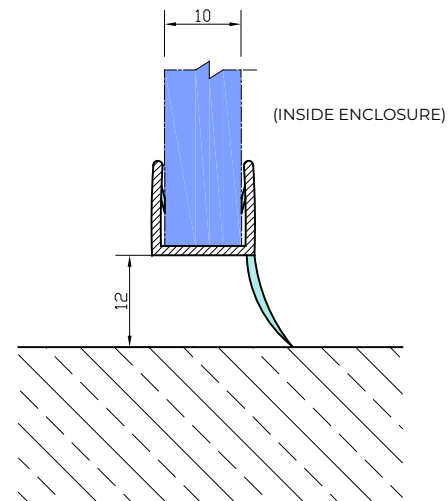

**APPLICATION
EXAMPLE**

**END VIEW
ON SEAL**

SEAL SUITABLE FOR GLASS TO WALL MOVEMENT DETAILS ON HINGE SIDE.

SEALS PROVIDED IN SINGLE UNITS.

(10MM GLASS REDUCTION REQUIRED FROM WALL
12MM FIN LENGTH)

**THE GLASS
WAREHOUSE**

GLAZING SEALS SUPPLIED IN TRANSLUCENT PVC PROFILES.
GLAZING SEAL SUITABLE FOR 8MM GLASS PANES
PLEASE NOTE THE REQUIRED GLASS REDUCTION ALONG THE ASSOCIATED SEAL DETAIL

PRODUCT REF:	SH/GGA/S05
DESCRIPTION:	DIMENSIONED ELEVATIONS AND PRODUCT DETAILS
DRAWING REF:	SH/GGA/S05 - 001C