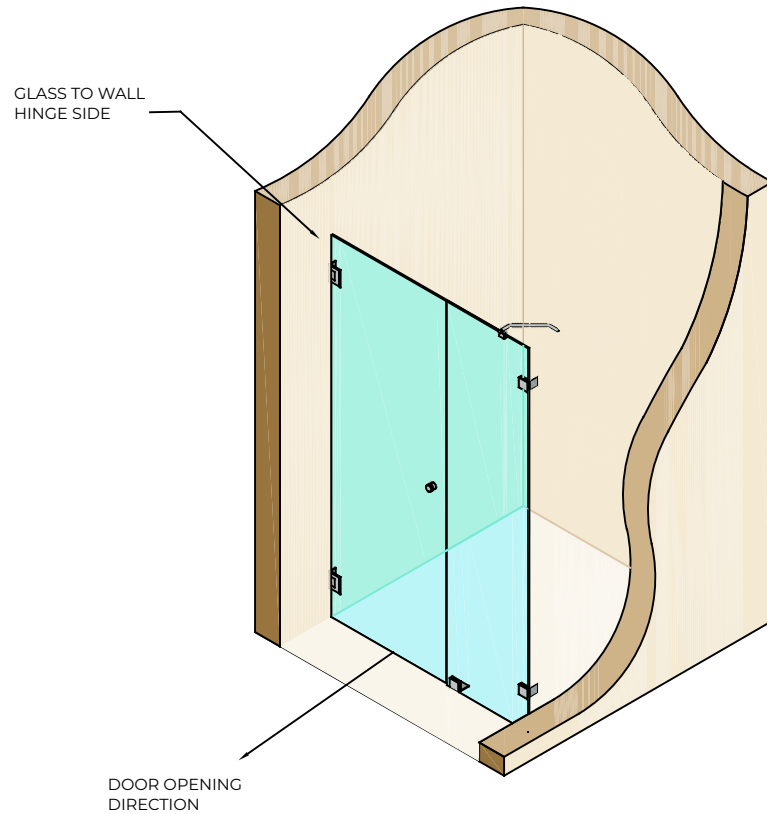

**APPLICATION
EXAMPLE**

**END VIEW
ON SEAL**

SEAL SUITABLE FOR GLASS TO WALL MOVEMENT DETAILS ON HINGE SIDE.

SEALS PROVIDED IN SINGLE UNITS.

(10MM GLASS REDUCTION REQUIRED FROM WALL
12MM FIN LENGTH)

**THE GLASS
WAREHOUSE**

GLAZING SEALS SUPPLIED IN TRANSLUCENT PVC PROFILES.
GLAZING SEAL SUITABLE FOR 8MM GLASS PANES
PLEASE NOTE THE REQUIRED GLASS REDUCTION ALONG THE ASSOCIATED SEAL DETAIL

PRODUCT REF:	SH/GGA/S05
DESCRIPTION:	DIMENSIONED ELEVATIONS AND PRODUCT DETAILS
DRAWING REF:	SH/GGA/S05 - 001C