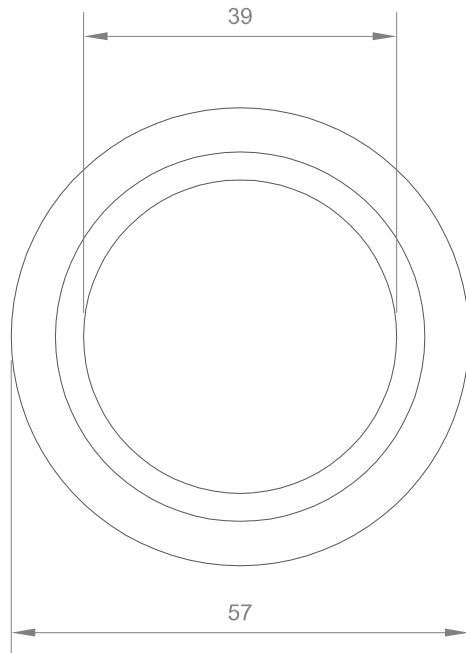

GLASS PREP

Ø50mm HOLES

THE GLASS WAREHOUSE

The Glass Warehouse, 51-55 Fowler Road, Hainault, Essex, IG6 3UT

Tel: +44 (0)20 8500 1188
info@theglasswarehouse.co.uk
www.theglasswarehouse.co.uk

Copyright (C) - October 2020, All Rights Reserved

NOTES/SPECIFICATION:

FINGER PULL

MADE FROM POLISHED FINISH STAINLESS STEEL AND SUITABLE FOR 8 TO 10mm GLASS

INCLUDES 4 x 1mm TRANSLUCENT RUBBER ISOLATORS

PRODUCT REF:	SH/SDH/FP1
DESCRIPTION:	
DRAWING REF:	SH/SDH/FP1 - 001