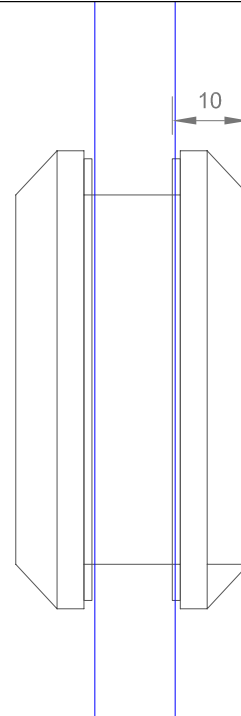

GLASS PREP

Ø50mm HOLES

THE GLASS WAREHOUSE

The Glass Warehouse, 51-55 Fowler Road, Hainault, Essex, IG6 3UT

Tel: +44 (0)20 8500 1188
info@theglasswarehouse.co.uk
www.theglasswarehouse.co.uk

Copyright (C) - October 2020, All Rights Reserved

NOTES/SPECIFICATION:

FINGER PULL

MADE FROM POLISHED FINISH STAINLESS STEEL AND SUITABLE FOR 8 TO 10mm GLASS

INCLUDES 4 x 1mm TRANSLUCENT RUBBER ISOLATORS

PRODUCT REF:	SH/SDH/FP1
DESCRIPTION:	
DRAWING REF:	SH/SDH/FP1 - 001