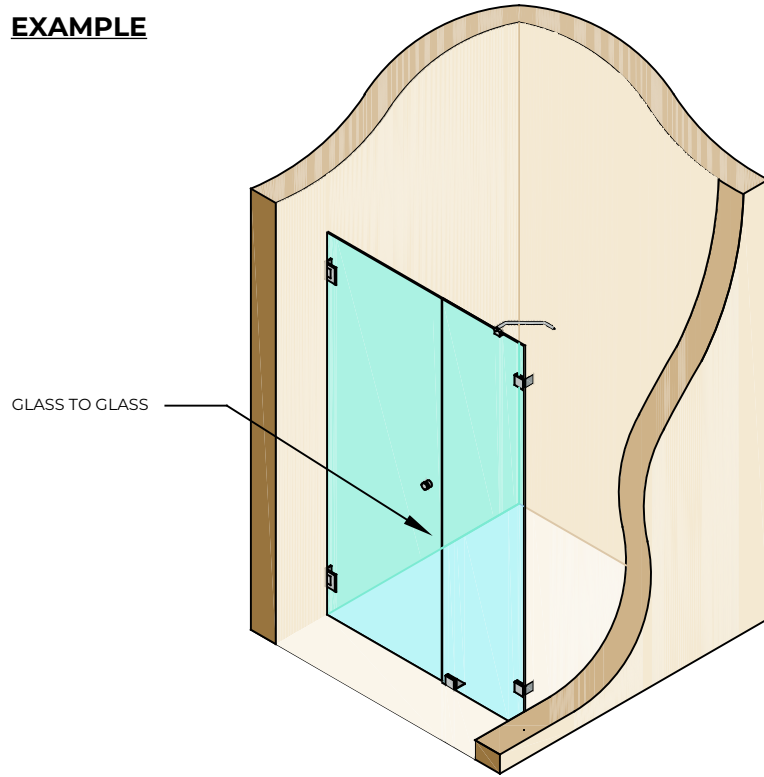

**APPLICATION
EXAMPLE**

**END VIEW
ON SEAL**

SEAL SUITABLE FOR GLASS TO GLASS CLOSURE DETAILS

SOLID SEAL RESTRICTS OPENING TO ONE DIRECTION ONLY

SEALS PROVIDED IN SINGLE UNITS

(6MM GLASS TO GLASS REDUCTION REQUIRED BETWEEN GLASS PANES)

GLAZING SEALS SUPPLIED IN TRANSLUCENT PVC PROFILES.
GLAZING SEAL SUITABLE FOR 10MM GLASS PANES
PLEASE NOTE THE REQUIRED GLASS REDUCTION ALONG THE ASSOCIATED SEAL DETAIL

PRODUCT REF:	SH/GGA/S10/10
DESCRIPTION:	DIMENSIONED ELEVATIONS AND PRODUCT DETAILS
DRAWING REF:	SH/GGA/S10/10 - 001A