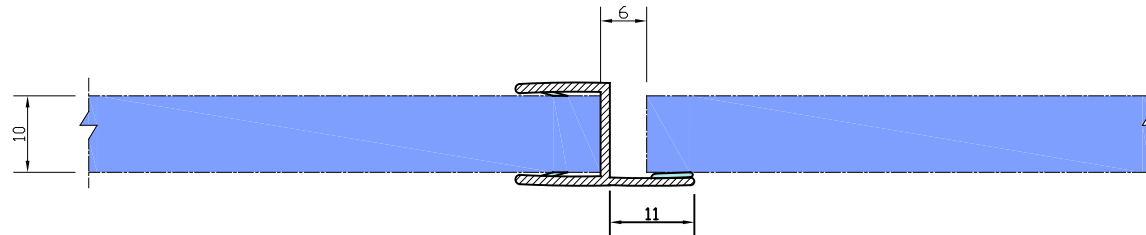

**APPLICATION
EXAMPLE**

**END VIEW
ON SEAL**

SEAL SUITABLE FOR GLASS TO GLASS CLOSURE DETAILS

SOLID SEAL RESTRICTS OPENING TO ONE DIRECTION ONLY

SEALS PROVIDED IN SINGLE UNITS

(6MM GLASS TO GLASS REDUCTION REQUIRED BETWEEN GLASS PANES)

GLAZING SEALS SUPPLIED IN TRANSLUCENT PVC PROFILES.
GLAZING SEAL SUITABLE FOR 10MM GLASS PANES
PLEASE NOTE THE REQUIRED GLASS REDUCTION ALONG THE ASSOCIATED SEAL DETAIL

PRODUCT REF:	SH/GGA/S10/10
DESCRIPTION:	DIMENSIONED ELEVATIONS AND PRODUCT DETAILS
DRAWING REF:	SH/GGA/S10/10 - 001A