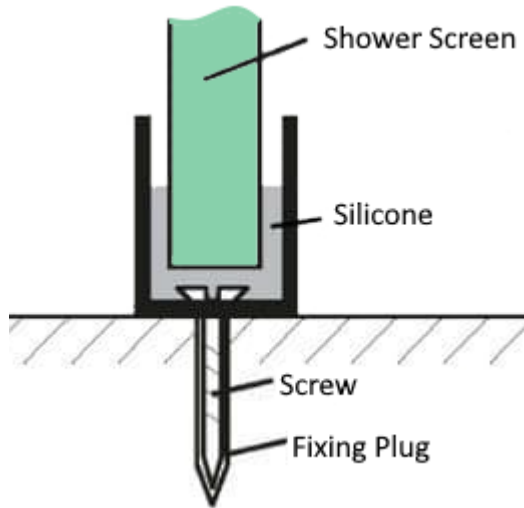

GLAZING CHANNEL DETAIL

PRODUCT ELEVATIONS

NOTES / SPECIFICATION:

2400MM GLAZING CHANNEL FOR GLASS SHOWER SCREENS.

COLOUR OPTIONS:

- BRUSHED NICKEL
- MATT BLACK
- POLISHED ALUMINIUM
- POLISHED BRASS
- BRUSHED BRASS
- BLACK

SUITABLE FOR 8MM - 10MM GLASS

SUPPLIED WITH PLASTIC PACKERS

ON SITE CUTTING AND DRILLING TO SUIT DESIGN NEEDS REQUIRED

FIXINGS NOT INCLUDED

PRODUCT REF:	GCH09
DESCRIPTION:	TECHNICAL SPECIFICATIONS FOR 2400MM GLASS SHOWER SCREEN GLAZING CHANNELS.
DOCUMENT REF:	TGW-KH-GC-311024