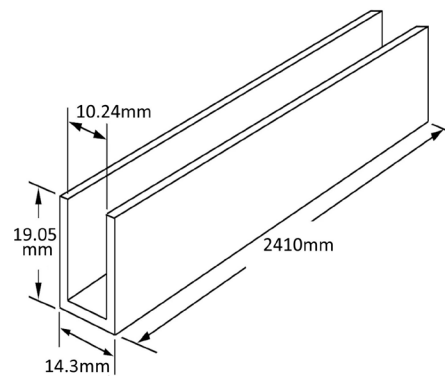

GLAZING CHANNEL DETAIL

PRODUCT ELEVATIONS

NOTES / SPECIFICATION:

2400MM GLAZING CHANNEL FOR GLASS SHOWER SCREENS.

COLOUR OPTIONS:

- BRUSHED NICKEL
- MATT BLACK
- POLISHED ALUMINIUM
- POLISHED BRASS
- BRUSHED BRASS
- BLACK

SUITABLE FOR 8MM - 10MM GLASS

SUPPLIED WITH PLASTIC PACKERS

ON SITE CUTTING AND DRILLING TO SUIT DESIGN NEEDS REQUIRED

FIXINGS NOT INCLUDED

PRODUCT REF:	GCH09
DESCRIPTION:	TECHNICAL SPECIFICATIONS FOR 2400MM GLASS SHOWER SCREEN GLAZING CHANNELS.
DOCUMENT REF:	TGW-KH-GC-311024