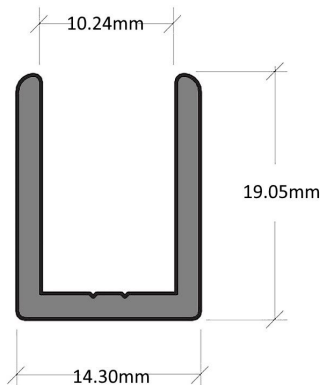

GLAZING CHANNEL DETAIL

PRODUCT ELEVATIONS

NOTES / SPECIFICATION:

2400MM GLAZING CHANNEL FOR GLASS SHOWER SCREENS.

COLOUR OPTIONS:

- BRUSHED NICKEL
- MATT BLACK
- POLISHED ALUMINIUM
- POLISHED BRASS
- BRUSHED BRASS
- BLACK

SUITABLE FOR 8MM - 10MM GLASS

SUPPLIED WITH PLASTIC PACKERS

ON SITE CUTTING AND DRILLING TO SUIT DESIGN NEEDS REQUIRED

FIXINGS NOT INCLUDED

PRODUCT REF:	GCH09
DESCRIPTION:	TECHNICAL SPECIFICATIONS FOR 2400MM GLASS SHOWER SCREEN GLAZING CHANNELS.
DOCUMENT REF:	TGW-KH-GC-311024