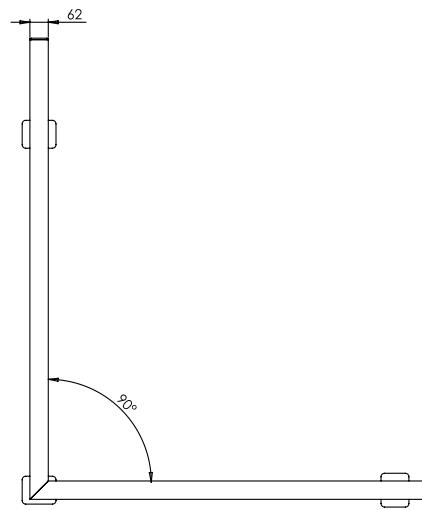

Side Fix Detail

SMOOTH AR | INSTALLATION EXAMPLES

Option 1

Glass Panel Size: H 930 x W 1175 mm

SMOOTH AR | INSTALLATION EXAMPLES

Option 2

Glass Panel Size: H 930 x W 1175 mm

DETAIL CD

SCALE 1 : 5

SMOOTH AR | INSTALLATION EXAMPLES

Option 3

Glass Panel Size: H 1010 x W 1175 mm

SMOOTH AR | INSTALLATION EXAMPLES

Option 4

Glass Panel Size: H 1010 x W 1175 mm

SECTION G-G

DETAIL H

SCALE 1 : 5

MID POST CAP
13.4302.050.11

SMOOTH AR | INSTALLATION EXAMPLES

Corner option 1:

Glass Panel Size: H 930 x W 1175 mm

DETAIL M :
SCALE 1 : 5

SMOOTH AR | INSTALLATION EXAMPLES

Corner option 2:

Glass Panel Size: H 930 x W 1175 mm

ONLEVEL

8, Alexandria Court
Ashton Commerce Park
Ashton-under-Lyne
Lancashire OL7 0QN
United Kingdom

T +44 0161 804 9500
F +44 0161 804 9505

info@onlevel-uk.com
www.onlevel.com