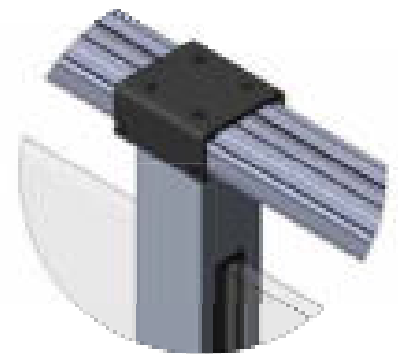

SMOOTH AR

Smooth AR oval handrail

| 72 x 27 mm
| Sales unit: 1 piece

Model 3103	Plain aluminium
Length	Art. no.
3000 mm	13.3103.072.11
5800 mm	13.3106.072.11

Smooth AR post/handrail drilling jig for end/mid post

| Sales unit: 1 piece

Model 9003	plastic
	Art. no.
	13.9003.050.41

Smooth AR post/handrail drilling jig for 90° post

| Sales unit: 1 piece

Model 9004	plastic
	Art. no.
	13.9004.050.41

Smooth AR rectangular handrail end cap

| For use with rectangular handrail
| Sales unit: 1 piece

Model 2300	Plain aluminium
	Art. no.
	13.2300.062.11