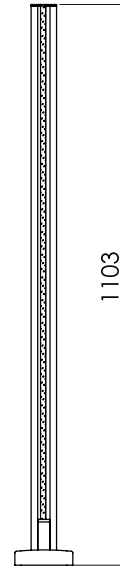

Gap between handrail
and glass is 80 mm

To suit 10 mm glass

Completely pre-assembled
post system

SMOOTH AR

Smooth AR square top mount end post

- | 50 x 50 mm
- | Height: 1100 mm
- | Includes post caps, packers, rubbers, handrail screws and cover plate.
- | Sales unit: 1 piece

Model 4603	Plain aluminium
Art. no.	
13.4603.050.11	

Smooth AR square side mount end post

- | 50 x 50 mm
- | Height: 1400 mm
- | Fixing holes Ø 13 mm
- | Supplied with post caps, packers, rubbers, handrail screws and two M12 x 120 mm fixing screws, nuts and washers
- | Sales unit: 1 piece

Side Fix Detail

SMOOTH AR | INSTALLATION EXAMPLES

Option 1

Glass Panel Size: H 930 x W 1175 mm

SMOOTH AR | INSTALLATION EXAMPLES

Option 2

Glass Panel Size: H 930 x W 1175 mm

DETAIL CD

SCALE 1 : 5

SMOOTH AR | INSTALLATION EXAMPLES

Option 3

Glass Panel Size: H 1010 x W 1175 mm

SMOOTH AR | INSTALLATION EXAMPLES

Option 4

Glass Panel Size: H 1010 x W 1175 mm

SECTION G-G