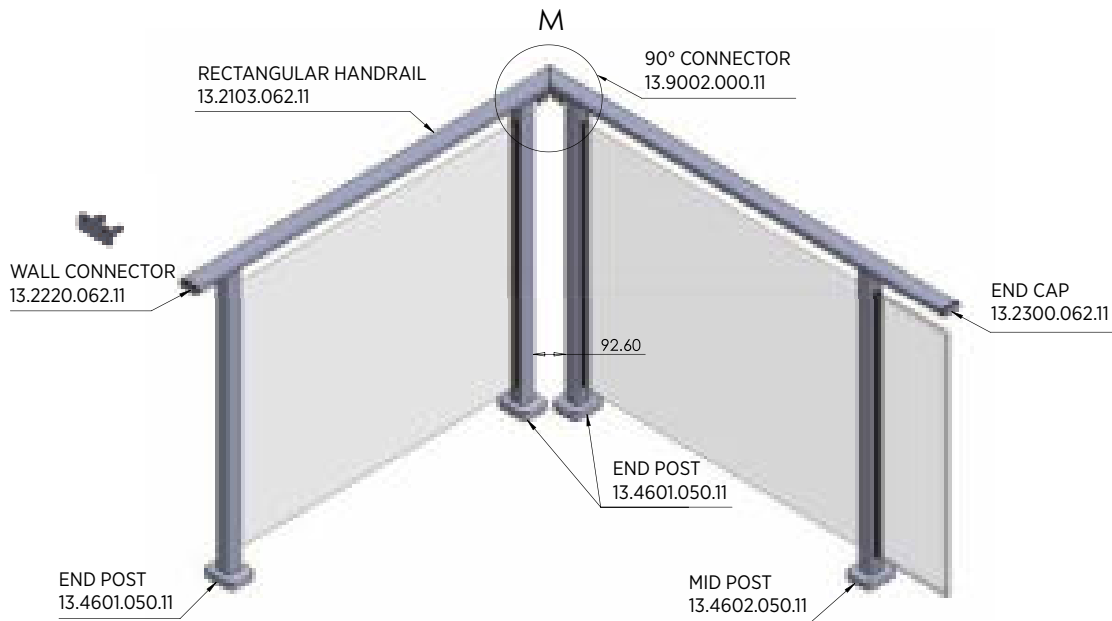

SCALE 1 : 5

SMOOTH AR | INSTALLATION EXAMPLES

Option 3

Glass Panel Size: H 1010 x W 1175 mm

SMOOTH AR | INSTALLATION EXAMPLES

Option 4

Glass Panel Size: H 1010 x W 1175 mm

SECTION G-G

DETAIL H

SCALE 1 : 5

MID POST CAP
13.4302.050.11

SMOOTH AR | INSTALLATION EXAMPLES

Corner option 1:

Glass Panel Size: H 930 x W 1175 mm

DETAIL M :
SCALE 1 : 5

SMOOTH AR | INSTALLATION EXAMPLES

Corner option 2:

Glass Panel Size: H 930 x W 1175 mm

ONLEVEL

8, Alexandria Court
Ashton Commerce Park
Ashton-under-Lyne
Lancashire OL7 0QN
United Kingdom

T +44 0161 804 9500
F +44 0161 804 9505

info@onlevel-uk.com
www.onlevel.com