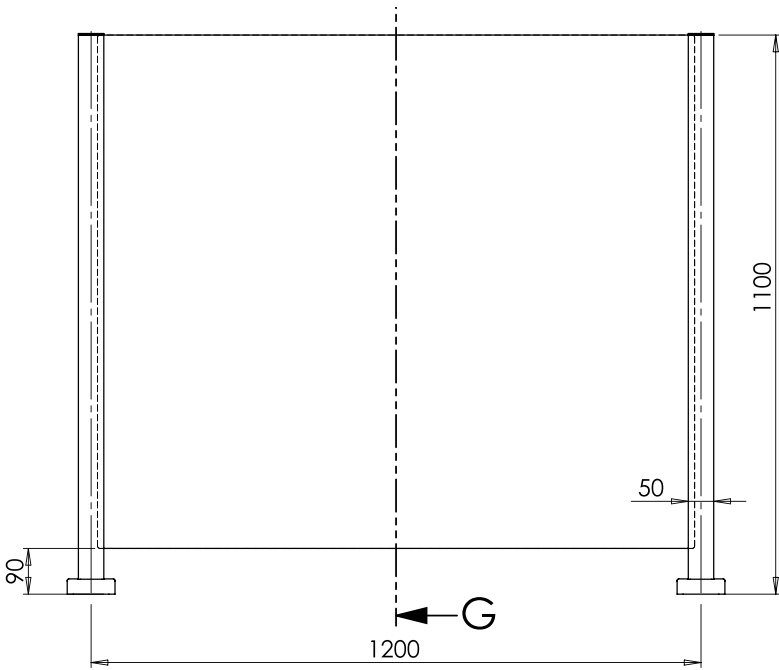

Side Fix Detail

SMOOTH AR | INSTALLATION EXAMPLES

Option 1

Glass Panel Size: H 930 x W 1175 mm

SMOOTH AR | INSTALLATION EXAMPLES

Option 2

Glass Panel Size: H 930 x W 1175 mm

DETAIL CD

SCALE 1 : 5

SMOOTH AR | INSTALLATION EXAMPLES

Option 3

Glass Panel Size: H 1010 x W 1175 mm

SMOOTH AR | INSTALLATION EXAMPLES

Option 4

Glass Panel Size: H 1010 x W 1175 mm

SECTION G-G

DETAIL H

SCALE 1 : 5

MID POST CAP
13.4302.050.11

SMOOTH AR | INSTALLATION EXAMPLES

Corner option 1:

Glass Panel Size: H 930 x W 1175 mm

DETAIL M :
SCALE 1 : 5

SMOOTH AR | INSTALLATION EXAMPLES

Corner option 2:

Glass Panel Size: H 930 x W 1175 mm

ONLEVEL

8, Alexandria Court
Ashton Commerce Park
Ashton-under-Lyne
Lancashire OL7 0QN
United Kingdom

T +44 0161 804 9500
F +44 0161 804 9505

info@onlevel-uk.com
www.onlevel.com