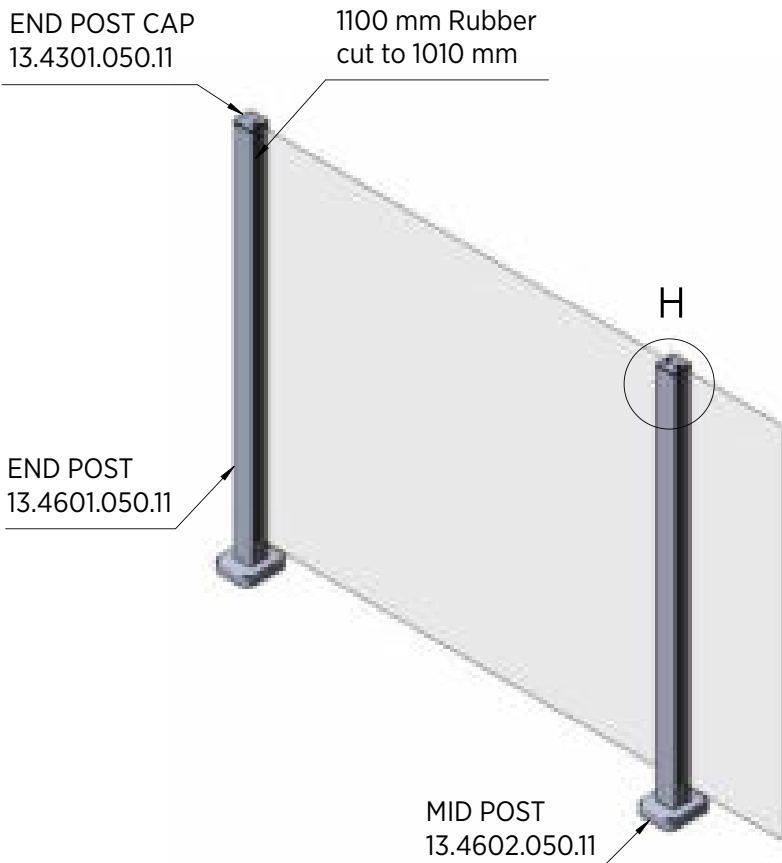

Side Fix Detail

SMOOTH AR | INSTALLATION EXAMPLES

Option 1

Glass Panel Size: H 930 x W 1175 mm

SMOOTH AR | INSTALLATION EXAMPLES

Option 2

Glass Panel Size: H 930 x W 1175 mm

DETAIL CD

SCALE 1 : 5

SMOOTH AR | INSTALLATION EXAMPLES

Option 3

Glass Panel Size: H 1010 x W 1175 mm

SMOOTH AR | INSTALLATION EXAMPLES

Option 4

Glass Panel Size: H 1010 x W 1175 mm

SECTION G-G

Corner option 2:

Glass Panel Size: H 930 x W 1175 mm

ONLEVEL

8, Alexandria Court
Ashton Commerce Park
Ashton-under-Lyne
Lancashire OL7 0QN
United Kingdom

T +44 0161 804 9500
F +44 0161 804 9505

info@onlevel-uk.com
www.onlevel.com