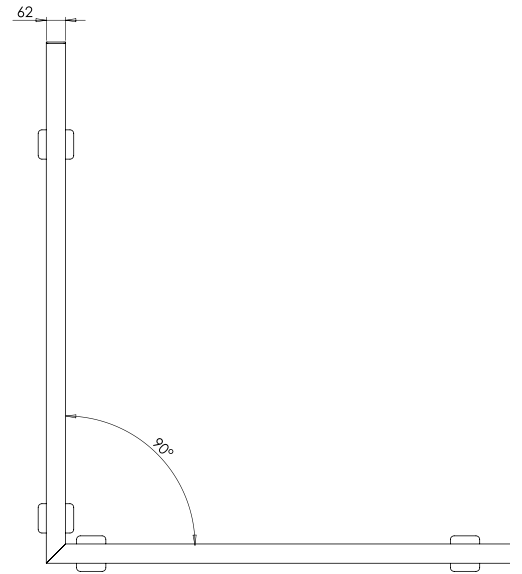

Side Fix Detail

SMOOTH AR | INSTALLATION EXAMPLES

Option 1

Glass Panel Size: H 930 x W 1175 mm

SMOOTH AR | INSTALLATION EXAMPLES

Option 2

Glass Panel Size: H 930 x W 1175 mm

DETAIL CD

SCALE 1 : 5

SMOOTH AR | INSTALLATION EXAMPLES

Option 3

Glass Panel Size: H 1010 x W 1175 mm

SMOOTH AR | INSTALLATION EXAMPLES

Option 4

Glass Panel Size: H 1010 x W 1175 mm

SECTION G-G

DETAIL H

SCALE 1 : 5

MID POST CAP
13.4302.050.11

SMOOTH AR | INSTALLATION EXAMPLES

Corner option 1:

Glass Panel Size: H 930 x W 1175 mm

DETAIL M :
SCALE 1 : 5

SMOOTH AR | INSTALLATION EXAMPLES

Corner option 2:

Glass Panel Size: H 930 x W 1175 mm

ONLEVEL

8, Alexandria Court
Ashton Commerce Park
Ashton-under-Lyne
Lancashire OL7 0QN
United Kingdom

T +44 0161 804 9500
F +44 0161 804 9505

info@onlevel-uk.com
www.onlevel.com