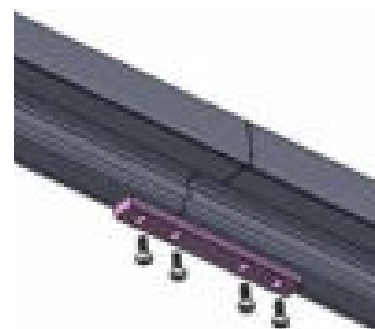

Smooth AR oval handrail wall connector

For use with oval handrail
| Sales unit: 1 piece

Model 3220	Plain aluminium
Art. no.	
13.3220.072.11	

Smooth AR inline connector

| For use with rectangular & oval handrails
| Internal fix. Supplied with four screws.
| Sales unit: 1 piece

Model 9001	Plain aluminium
Art. no.	
13.9001.000.11	

SMOOTH AR

Smooth AR 90° connector

- | For use with rectangular & oval handrails
- | Internal fix. Supplied with four screws.
- | Sales unit: 1 piece

Model 9002	Plain aluminium
Art. no.	
13.9002.000.11	