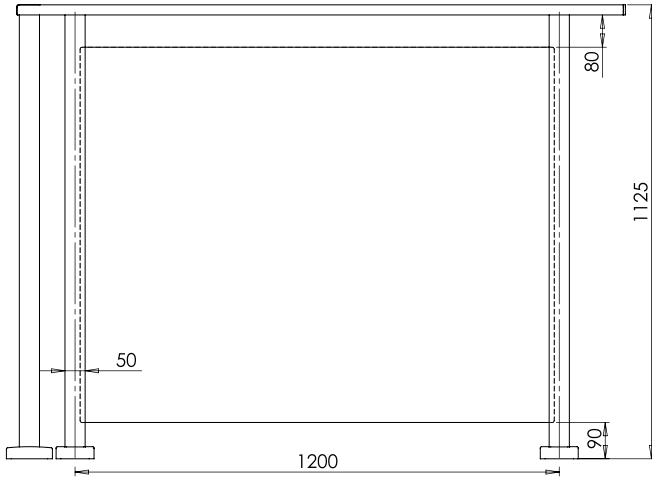

Side Fix Detail

SMOOTH AR | INSTALLATION EXAMPLES

Option 1

Glass Panel Size: H 930 x W 1175 mm

SMOOTH AR | INSTALLATION EXAMPLES

Option 2

Glass Panel Size: H 930 x W 1175 mm

DETAIL CD

SCALE 1 : 5

SMOOTH AR | INSTALLATION EXAMPLES

Option 3

Glass Panel Size: H 1010 x W 1175 mm

SMOOTH AR | INSTALLATION EXAMPLES

Option 4

Glass Panel Size: H 1010 x W 1175 mm

SECTION G-G

DETAIL H

SCALE 1 : 5

MID POST CAP
13.4302.050.11

SMOOTH AR | INSTALLATION EXAMPLES

Corner option 1:

Glass Panel Size: H 930 x W 1175 mm

DETAIL M :
SCALE 1 : 5

SMOOTH AR | INSTALLATION EXAMPLES

Corner option 2:

Glass Panel Size: H 930 x W 1175 mm

ONLEVEL

8, Alexandria Court
Ashton Commerce Park
Ashton-under-Lyne
Lancashire OL7 0QN
United Kingdom

T +44 0161 804 9500
F +44 0161 804 9505

info@onlevel-uk.com
www.onlevel.com