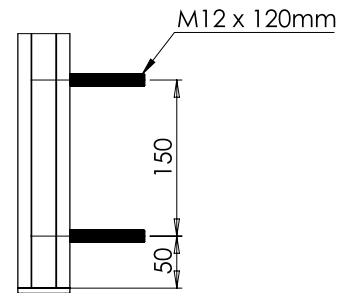

Model 4602	Plain aluminium
Art. no.	
13.4602.050.11	

Smooth AR square top mount 90° post

- | 50 x 50 mm
- | Height: 1100 mm
- | Includes post caps, packers, rubbers, handrail screws and cover plate.
- | Sales unit: 1 piece

Model 4603	Plain aluminium
Art. no.	
13.4603.050.11	

Smooth AR square side mount end post

- | 50 x 50 mm
- | Height: 1400 mm
- | Fixing holes Ø 13 mm
- | Supplied with post caps, packers, rubbers, handrail screws and two M12 x 120 mm fixing screws, nuts and washers
- | Sales unit: 1 piece

Model 4651	Plain aluminium
Art. no.	
13.4651.050.11	

SMOOTH AR

Smooth AR square side mount mid post

- | 50 x 50 mm
- | Height: 1400 mm
- | Fixing holes \varnothing 13 mm
- | Supplied with post caps, packers, rubbers, handrail screws and two M12 x 120 mm fixing screws, nuts and washers
- | Sales unit: 1 piece

Side Fix Detail

SMOOTH AR | INSTALLATION EXAMPLES

Option 1

Glass Panel Size: H 930 x W 1175 mm

SMOOTH AR | INSTALLATION EXAMPLES

Option 2

Glass Panel Size: H 930 x W 1175 mm

DETAIL CD