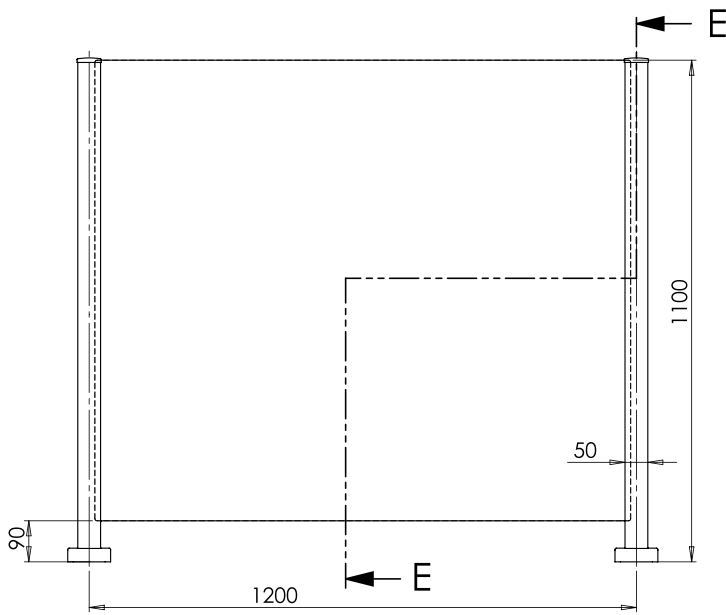

Side Fix Detail

SMOOTH AR | INSTALLATION EXAMPLES

Option 1

Glass Panel Size: H 930 x W 1175 mm

SMOOTH AR | INSTALLATION EXAMPLES

Option 2

Glass Panel Size: H 930 x W 1175 mm

DETAIL CD

SCALE 1 : 2

SECTION B-B

WALL BRACKET
13.3220.072.11

OVAL HANDRAIL
13.3103.072.11

END POST
13.4601.050.11

MID POST
13.4602.050.11

END CAP
13.3300.072.11

DETAIL D

SCALE 1 : 5

SMOOTH AR | INSTALLATION EXAMPLES

Option 3

Glass Panel Size: H 1010 x W 1175 mm

SMOOTH AR | INSTALLATION EXAMPLES

Option 4

Glass Panel Size: H 1010 x W 1175 mm

SECTION G-G

Corner option 2:

Glass Panel Size: H 930 x W 1175 mm

ONLEVEL

8, Alexandria Court
Ashton Commerce Park
Ashton-under-Lyne
Lancashire OL7 0QN
United Kingdom

T +44 0161 804 9500
F +44 0161 804 9505

info@onlevel-uk.com
www.onlevel.com