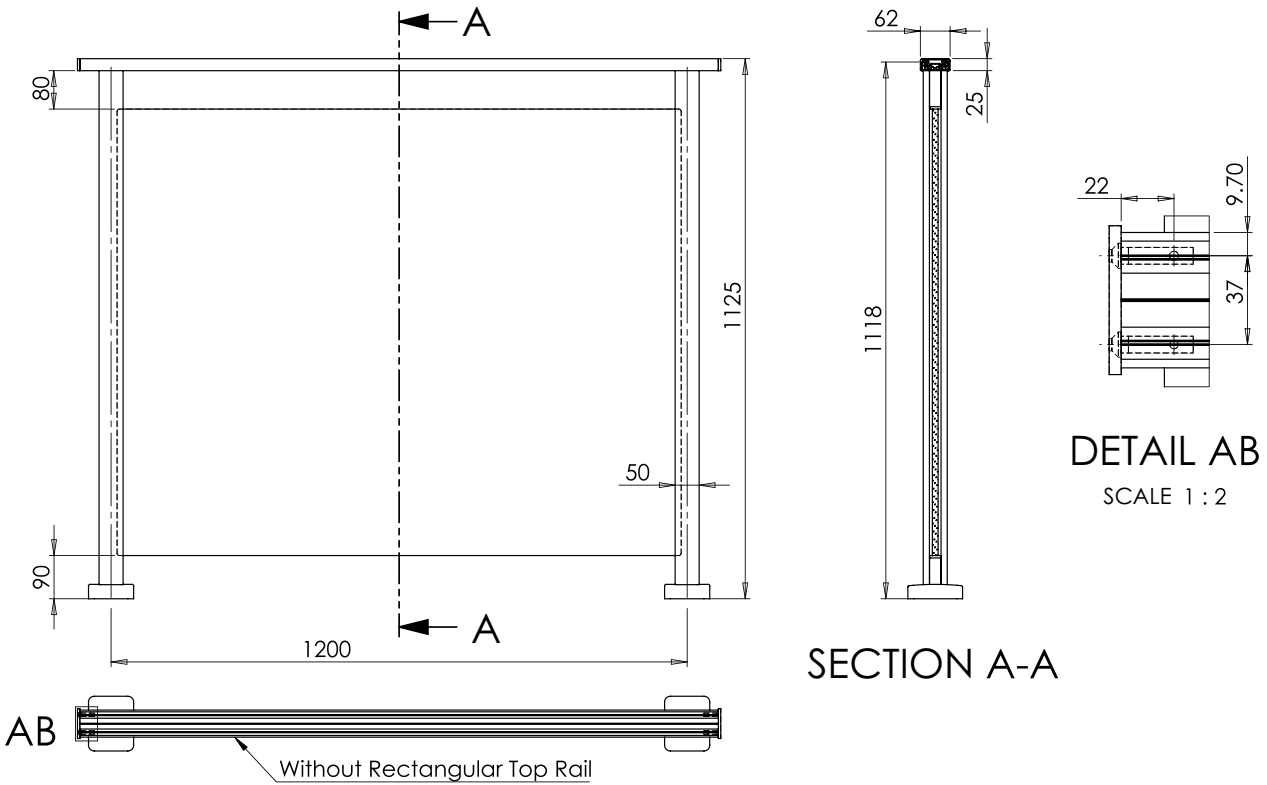

Side Fix Detail

SMOOTH AR | INSTALLATION EXAMPLES

Option 1

Glass Panel Size: H 930 x W 1175 mm

SMOOTH AR | INSTALLATION EXAMPLES

Option 2

Glass Panel Size: H 930 x W 1175 mm

DETAIL CD

SCALE 1 : 5

SMOOTH AR | INSTALLATION EXAMPLES

Option 3

Glass Panel Size: H 1010 x W 1175 mm

SMOOTH AR | INSTALLATION EXAMPLES

Option 4

Glass Panel Size: H 1010 x W 1175 mm

SECTION G-G

Corner option 2:

Glass Panel Size: H 930 x W 1175 mm

ONLEVEL

8, Alexandria Court
Ashton Commerce Park
Ashton-under-Lyne
Lancashire OL7 0QN
United Kingdom

T +44 0161 804 9500
F +44 0161 804 9505

info@onlevel-uk.com
www.onlevel.com