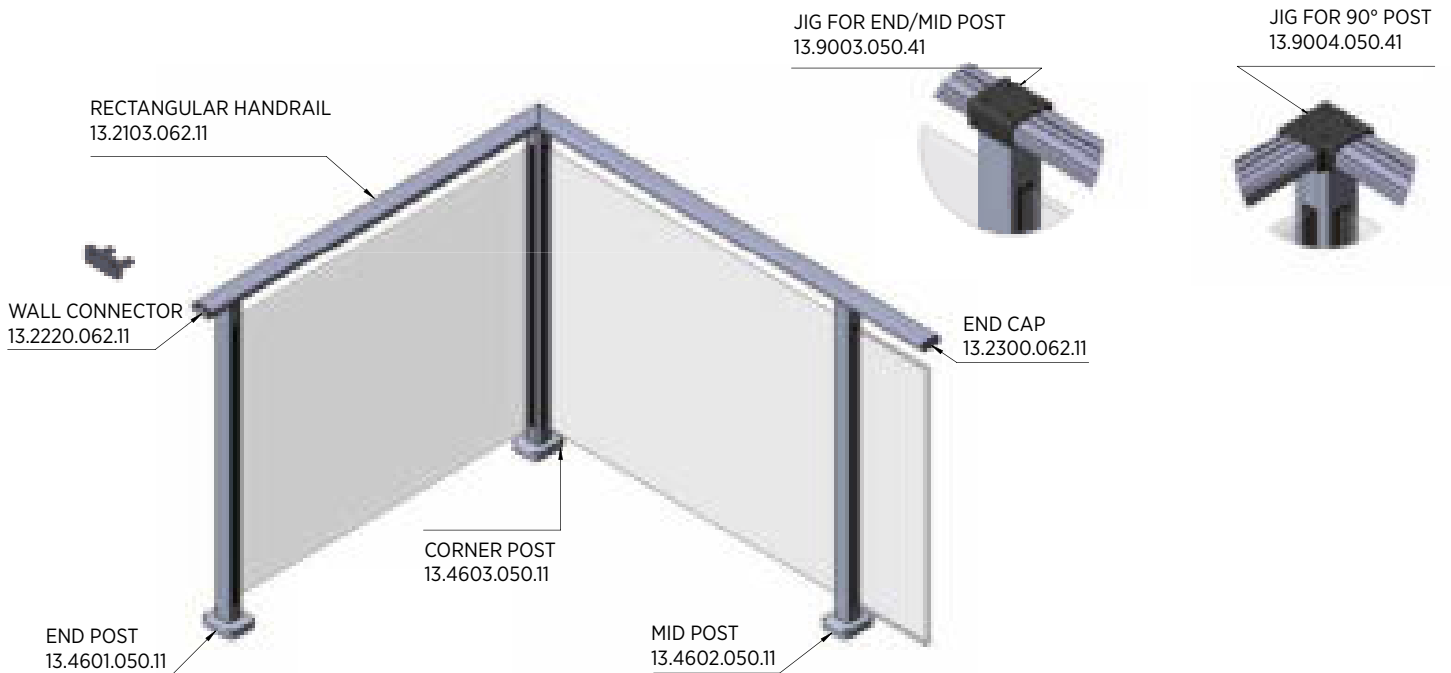

SCALE 1 : 5

SMOOTH AR | INSTALLATION EXAMPLES

Option 3

Glass Panel Size: H 1010 x W 1175 mm

SMOOTH AR | INSTALLATION EXAMPLES

Option 4

Glass Panel Size: H 1010 x W 1175 mm

SECTION G-G

DETAIL H

SCALE 1 : 5

MID POST CAP
13.4302.050.11

SMOOTH AR | INSTALLATION EXAMPLES

Corner option 1:

Glass Panel Size: H 930 x W 1175 mm

DETAIL M :
SCALE 1 : 5

SMOOTH AR | INSTALLATION EXAMPLES

Corner option 2:

Glass Panel Size: H 930 x W 1175 mm

ONLEVEL

8, Alexandria Court
Ashton Commerce Park
Ashton-under-Lyne
Lancashire OL7 0QN
United Kingdom

T +44 0161 804 9500
F +44 0161 804 9505

info@onlevel-uk.com
www.onlevel.com