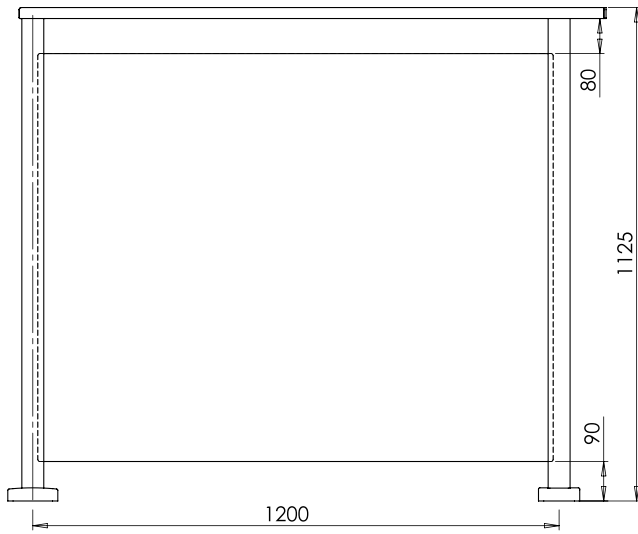

Side Fix Detail

SMOOTH AR | INSTALLATION EXAMPLES

Option 1

Glass Panel Size: H 930 x W 1175 mm

SMOOTH AR | INSTALLATION EXAMPLES

Option 2

Glass Panel Size: H 930 x W 1175 mm

DETAIL CD

SCALE 1 : 5

SMOOTH AR | INSTALLATION EXAMPLES

Option 3

Glass Panel Size: H 1010 x W 1175 mm

SMOOTH AR | INSTALLATION EXAMPLES

Option 4

Glass Panel Size: H 1010 x W 1175 mm

SECTION G-G

Corner option 2:

Glass Panel Size: H 930 x W 1175 mm

ONLEVEL

8, Alexandria Court
Ashton Commerce Park
Ashton-under-Lyne
Lancashire OL7 0QN
United Kingdom

T +44 0161 804 9500
F +44 0161 804 9505

info@onlevel-uk.com
www.onlevel.com