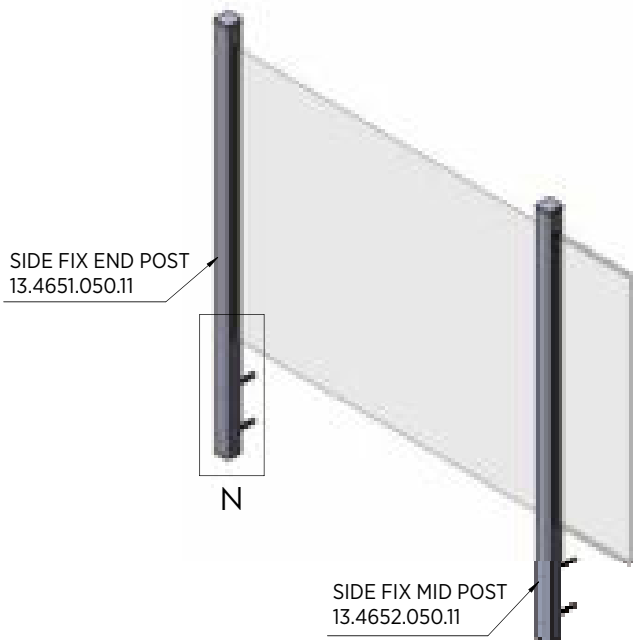

Model 9001	Plain aluminium
Art. no.	
13.9001.000.11	

SMOOTH AR

Smooth AR 90° connector

- | For use with rectangular & oval handrails
- | Internal fix. Supplied with four screws.
- | Sales unit: 1 piece

Model 9002	Plain aluminium
Art. no.	
13.9002.000.11	

Side Fix Detail

SMOOTH AR | INSTALLATION EXAMPLES

Option 1

Glass Panel Size: H 930 x W 1175 mm

SMOOTH AR | INSTALLATION EXAMPLES

Option 2

Glass Panel Size: H 930 x W 1175 mm

DETAIL CD