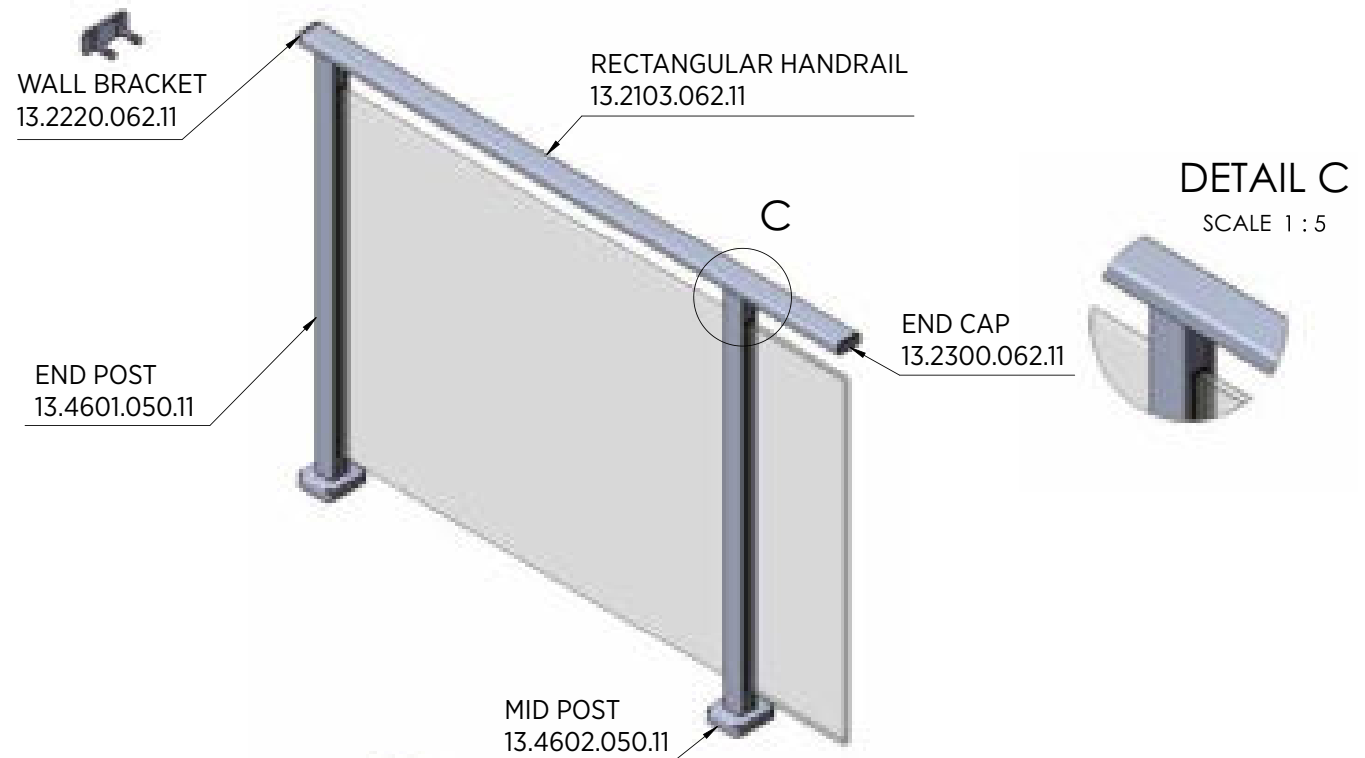

Model 9001	Plain aluminium
Art. no.	
13.9001.000.11	

SMOOTH AR

Smooth AR 90° connector

- | For use with rectangular & oval handrails
- | Internal fix. Supplied with four screws.
- | Sales unit: 1 piece

Model 9002	Plain aluminium
Art. no.	
13.9002.000.11	

Side Fix Detail

SMOOTH AR | INSTALLATION EXAMPLES

Option 1

Glass Panel Size: H 930 x W 1175 mm

SMOOTH AR | INSTALLATION EXAMPLES

Option 2

Glass Panel Size: H 930 x W 1175 mm

DETAIL CD