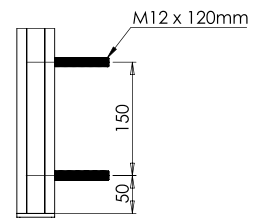

Model 9001	Plain aluminium
Art. no.	
13.9001.000.11	

SMOOTH AR

Smooth AR 90° connector

- | For use with rectangular & oval handrails
- | Internal fix. Supplied with four screws.
- | Sales unit: 1 piece

Model 9002	Plain aluminium
Art. no.	
13.9002.000.11	

Side Fix Detail

SMOOTH AR | INSTALLATION EXAMPLES

Option 1

Glass Panel Size: H 930 x W 1175 mm

SMOOTH AR | INSTALLATION EXAMPLES

Option 2

Glass Panel Size: H 930 x W 1175 mm

DETAIL CD

SCALE 1 : 5

SMOOTH AR | INSTALLATION EXAMPLES

Option 3

Glass Panel Size: H 1010 x W 1175 mm

SMOOTH AR | INSTALLATION EXAMPLES

Option 4

Glass Panel Size: H 1010 x W 1175 mm

SECTION G-G

Corner option 2:

Glass Panel Size: H 930 x W 1175 mm

ONLEVEL

8, Alexandria Court
Ashton Commerce Park
Ashton-under-Lyne
Lancashire OL7 0QN
United Kingdom

T +44 0161 804 9500
F +44 0161 804 9505

info@onlevel-uk.com
www.onlevel.com