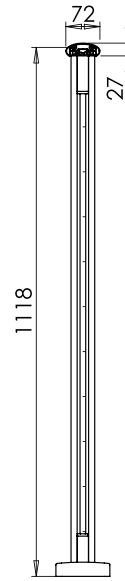

Model 4602	Plain aluminium
Art. no.	
13.4602.050.11	

Smooth AR square top mount 90° post

- | 50 x 50 mm
- | Height: 1100 mm
- | Includes post caps, packers, rubbers, handrail screws and cover plate.
- | Sales unit: 1 piece

Model 4603	Plain aluminium
Art. no.	
13.4603.050.11	

Smooth AR square side mount end post

- | 50 x 50 mm
- | Height: 1400 mm
- | Fixing holes Ø 13 mm
- | Supplied with post caps, packers, rubbers, handrail screws and two M12 x 120 mm fixing screws, nuts and washers
- | Sales unit: 1 piece

Model 4651	Plain aluminium
Art. no.	
13.4651.050.11	

SMOOTH AR

Smooth AR square side mount mid post

- | 50 x 50 mm
- | Height: 1400 mm
- | Fixing holes \varnothing 13 mm
- | Supplied with post caps, packers, rubbers, handrail screws and two M12 x 120 mm fixing screws, nuts and washers
- | Sales unit: 1 piece

Side Fix Detail

SMOOTH AR | INSTALLATION EXAMPLES

Option 1

Glass Panel Size: H 930 x W 1175 mm

SMOOTH AR | INSTALLATION EXAMPLES

Option 2

Glass Panel Size: H 930 x W 1175 mm

DETAIL CD