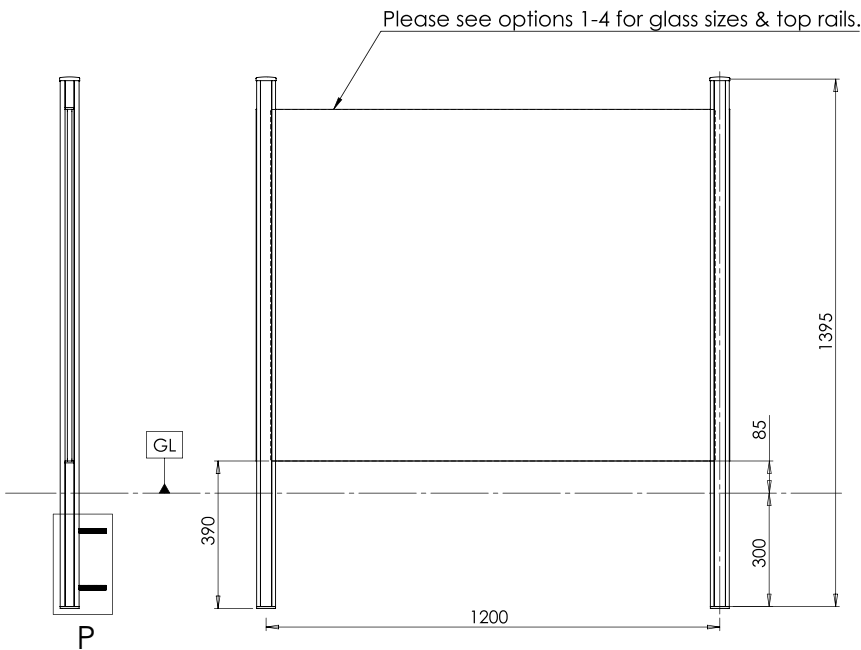

Side Fix Detail

SMOOTH AR | INSTALLATION EXAMPLES

Option 1

Glass Panel Size: H 930 x W 1175 mm

SMOOTH AR | INSTALLATION EXAMPLES

Option 2

Glass Panel Size: H 930 x W 1175 mm

DETAIL CD

SCALE 1 : 5

SMOOTH AR | INSTALLATION EXAMPLES

Option 3

Glass Panel Size: H 1010 x W 1175 mm

SMOOTH AR | INSTALLATION EXAMPLES

Option 4

Glass Panel Size: H 1010 x W 1175 mm

SECTION G-G

Corner option 2:

Glass Panel Size: H 930 x W 1175 mm

ONLEVEL

8, Alexandria Court
Ashton Commerce Park
Ashton-under-Lyne
Lancashire OL7 0QN
United Kingdom

T +44 0161 804 9500
F +44 0161 804 9505

info@onlevel-uk.com
www.onlevel.com