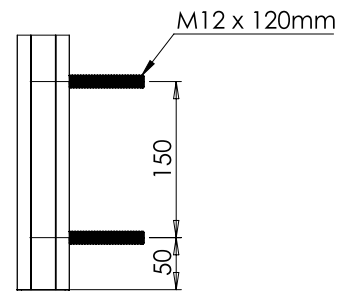

Model 4601	Plain aluminium
Art. no.	
13.4601.050.11	

Smooth AR square top mount mid post

- | 50 x 50 mm
- | Height: 1100 mm
- | Includes post caps, packers, rubbers, handrail screws and cover plate.
- | Sales unit: 1 piece

Model 4602	Plain aluminium
Art. no.	
13.4602.050.11	

Smooth AR square top mount 90° post

- | 50 x 50 mm
- | Height: 1100 mm
- | Includes post caps, packers, rubbers, handrail screws and cover plate.
- | Sales unit: 1 piece

Model 4603	Plain aluminium
Art. no.	
13.4603.050.11	

Smooth AR square side mount end post

- | 50 x 50 mm
- | Height: 1400 mm
- | Fixing holes Ø 13 mm
- | Supplied with post caps, packers, rubbers, handrail screws and two M12 x 120 mm fixing screws, nuts and washers
- | Sales unit: 1 piece

Model 4651	Plain aluminium
Art. no.	
13.4651.050.11	

SMOOTH AR

Smooth AR square side mount mid post

- | 50 x 50 mm
- | Height: 1400 mm
- | Fixing holes \varnothing 13 mm
- | Supplied with post caps, packers, rubbers, handrail screws and two M12 x 120 mm fixing screws, nuts and washers
- | Sales unit: 1 piece