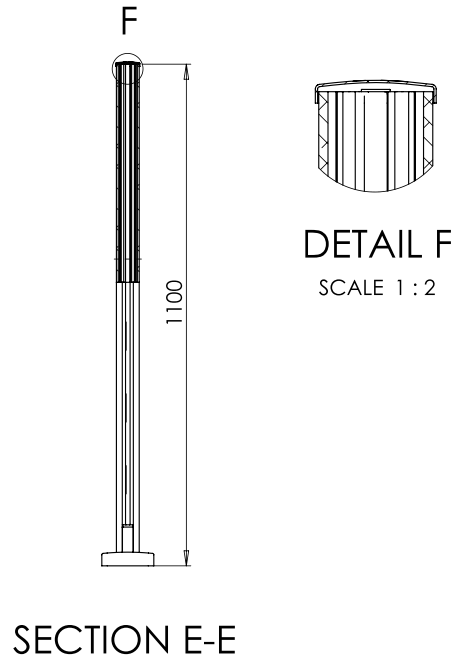

Side Fix Detail

SMOOTH AR | INSTALLATION EXAMPLES

Option 1

Glass Panel Size: H 930 x W 1175 mm

SMOOTH AR | INSTALLATION EXAMPLES

Option 2

Glass Panel Size: H 930 x W 1175 mm

DETAIL CD

SCALE 1 : 2

SECTION B-B

WALL BRACKET
13.3220.072.11

OVAL HANDRAIL
13.3103.072.11

END POST
13.4601.050.11

MID POST
13.4602.050.11

END CAP
13.3300.072.11

DETAIL D

SCALE 1 : 5

SMOOTH AR | INSTALLATION EXAMPLES

Option 3

Glass Panel Size: H 1010 x W 1175 mm

SMOOTH AR | INSTALLATION EXAMPLES

Option 4

Glass Panel Size: H 1010 x W 1175 mm

SECTION G-G

Corner option 2:

Glass Panel Size: H 930 x W 1175 mm

ONLEVEL

8, Alexandria Court
Ashton Commerce Park
Ashton-under-Lyne
Lancashire OL7 0QN
United Kingdom

T +44 0161 804 9500
F +44 0161 804 9505

info@onlevel-uk.com
www.onlevel.com