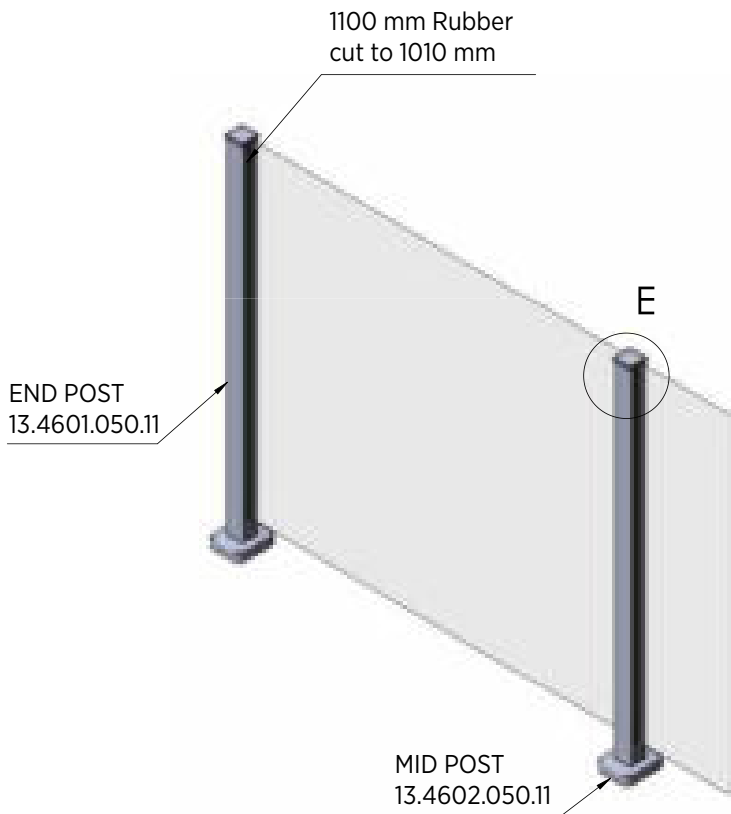

Side Fix Detail

SMOOTH AR | INSTALLATION EXAMPLES

Option 1

Glass Panel Size: H 930 x W 1175 mm

SMOOTH AR | INSTALLATION EXAMPLES

Option 2

Glass Panel Size: H 930 x W 1175 mm

DETAIL CD

SCALE 1 : 2

SECTION B-B

WALL BRACKET
13.3220.072.11

OVAL HANDRAIL
13.3103.072.11

END POST
13.4601.050.11

MID POST
13.4602.050.11

END CAP
13.3300.072.11

DETAIL D

SCALE 1 : 5

SMOOTH AR | INSTALLATION EXAMPLES

Option 3

Glass Panel Size: H 1010 x W 1175 mm

SMOOTH AR | INSTALLATION EXAMPLES

Option 4

Glass Panel Size: H 1010 x W 1175 mm

SECTION G-G