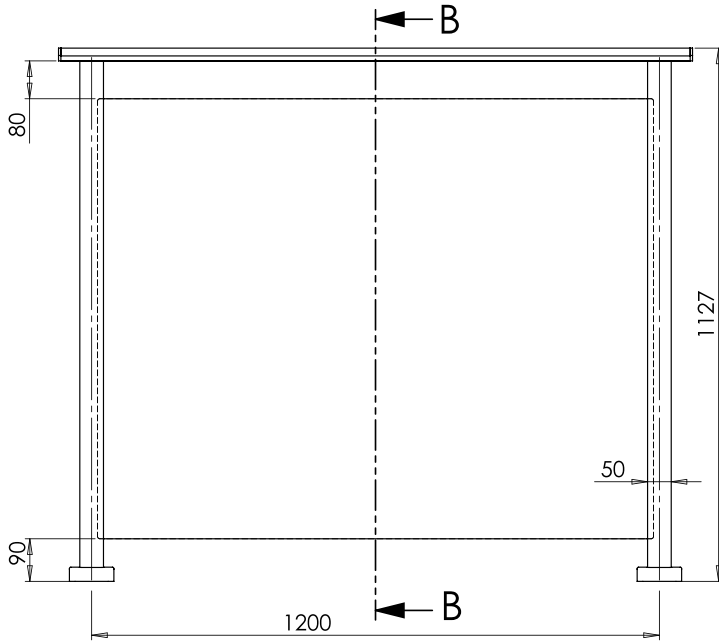

Side Fix Detail

SMOOTH AR | INSTALLATION EXAMPLES

Option 1

Glass Panel Size: H 930 x W 1175 mm

SMOOTH AR | INSTALLATION EXAMPLES

Option 2

Glass Panel Size: H 930 x W 1175 mm

DETAIL CD

SCALE 1 : 5

SMOOTH AR | INSTALLATION EXAMPLES

Option 3

Glass Panel Size: H 1010 x W 1175 mm

SMOOTH AR | INSTALLATION EXAMPLES

Option 4

Glass Panel Size: H 1010 x W 1175 mm

SECTION G-G

Corner option 2:

Glass Panel Size: H 930 x W 1175 mm

ONLEVEL

8, Alexandria Court
Ashton Commerce Park
Ashton-under-Lyne
Lancashire OL7 0QN
United Kingdom

T +44 0161 804 9500
F +44 0161 804 9505

info@onlevel-uk.com
www.onlevel.com