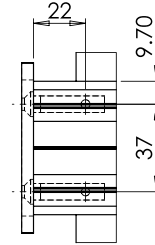

Side Fix Detail

SMOOTH AR | INSTALLATION EXAMPLES

Option 1

Glass Panel Size: H 930 x W 1175 mm

SMOOTH AR | INSTALLATION EXAMPLES

Option 2

Glass Panel Size: H 930 x W 1175 mm

DETAIL CD

Corner option 2:

Glass Panel Size: H 930 x W 1175 mm

ONLEVEL

8, Alexandria Court
Ashton Commerce Park
Ashton-under-Lyne
Lancashire OL7 0QN
United Kingdom

T +44 0161 804 9500
F +44 0161 804 9505

info@onlevel-uk.com
www.onlevel.com