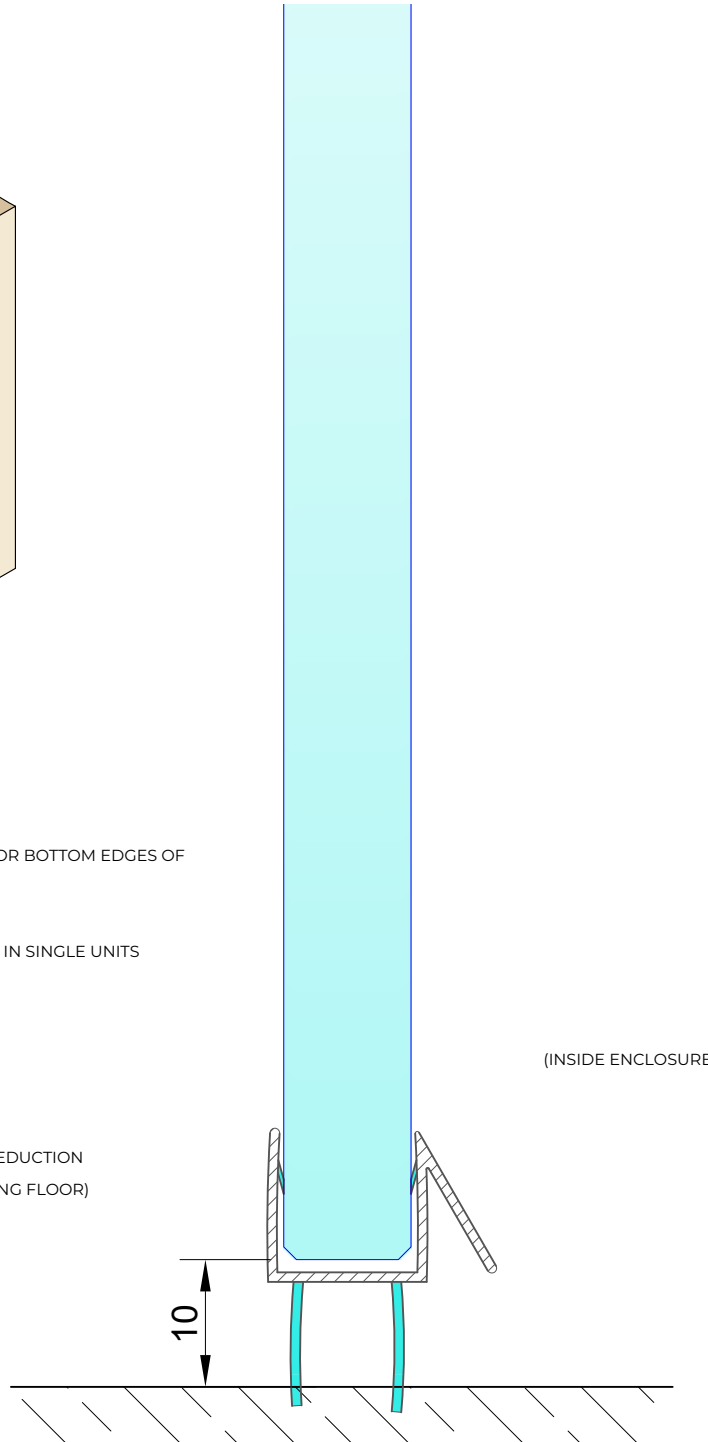

**APPLICATION
EXAMPLE**

GLASS TO FLOOR

**END VIEW
ON SEAL**

SEAL SUITABLE FOR BOTTOM EDGES OF
GLASS DOORS

SEALS PROVIDED IN SINGLE UNITS

(10MM GLASS REDUCTION
REQUIRED ALONG FLOOR)

**THE GLASS
WAREHOUSE**

The Glass Warehouse, 51-55 Fowler Road, Hainault,
Essex, IG6 3UT

Tel: +44 (0)20 8500 1188
info@theglasswarehouse.co.uk
www.theglasswarehouse.co.uk

Copyright (C) - October 2020, All Rights Reserved

NOTES/SPECIFICATION:

GLAZING SEALS SUPPLIED IN TRANSLUCENT PVC PROFILES.
GLAZING SEAL SUITABLE FOR 10MM GLASS PANES
PLEASE NOTE THE REQUIRED GLASS REDUCTION ALONG THE
ASSOCIATED SEAL DETAIL

PRODUCT REF:	SH/GGA/S04/10
DESCRIPTION:	BASE SEAL
DRAWING REF:	SH/GGA/S04/10 - 001B