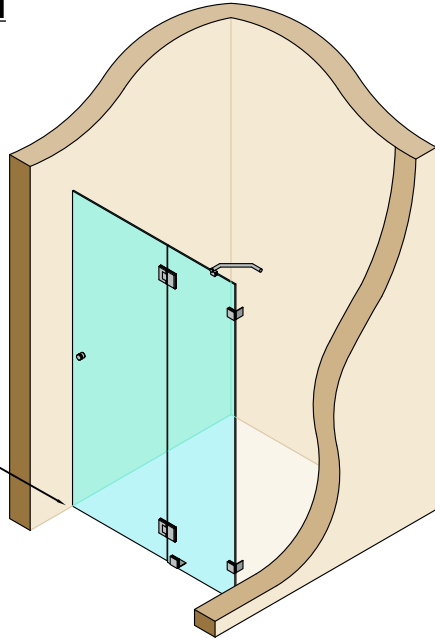

**APPLICATION
EXAMPLE**

GLASS TO FLOOR

**END VIEW
ON SEAL**

SEAL SUITABLE FOR BOTTOM EDGES OF
GLASS DOORS

SEALS PROVIDED IN SINGLE UNITS

(10MM GLASS REDUCTION
REQUIRED ALONG FLOOR)

**THE GLASS
WAREHOUSE**

The Glass Warehouse, 51-55 Fowler Road, Hainault,
Essex, IG6 3UT

Tel: +44 (0)20 8500 1188
info@theglasswarehouse.co.uk
www.theglasswarehouse.co.uk

Copyright (C) - October 2020, All Rights Reserved

NOTES/SPECIFICATION:

GLAZING SEALS SUPPLIED IN TRANSLUCENT PVC PROFILES.
GLAZING SEAL SUITABLE FOR 10MM GLASS PANES
PLEASE NOTE THE REQUIRED GLASS REDUCTION ALONG THE
ASSOCIATED SEAL DETAIL

PRODUCT REF:	SH/GGA/S04/10
DESCRIPTION:	BASE SEAL
DRAWING REF:	SH/GGA/S04/10 - 001B