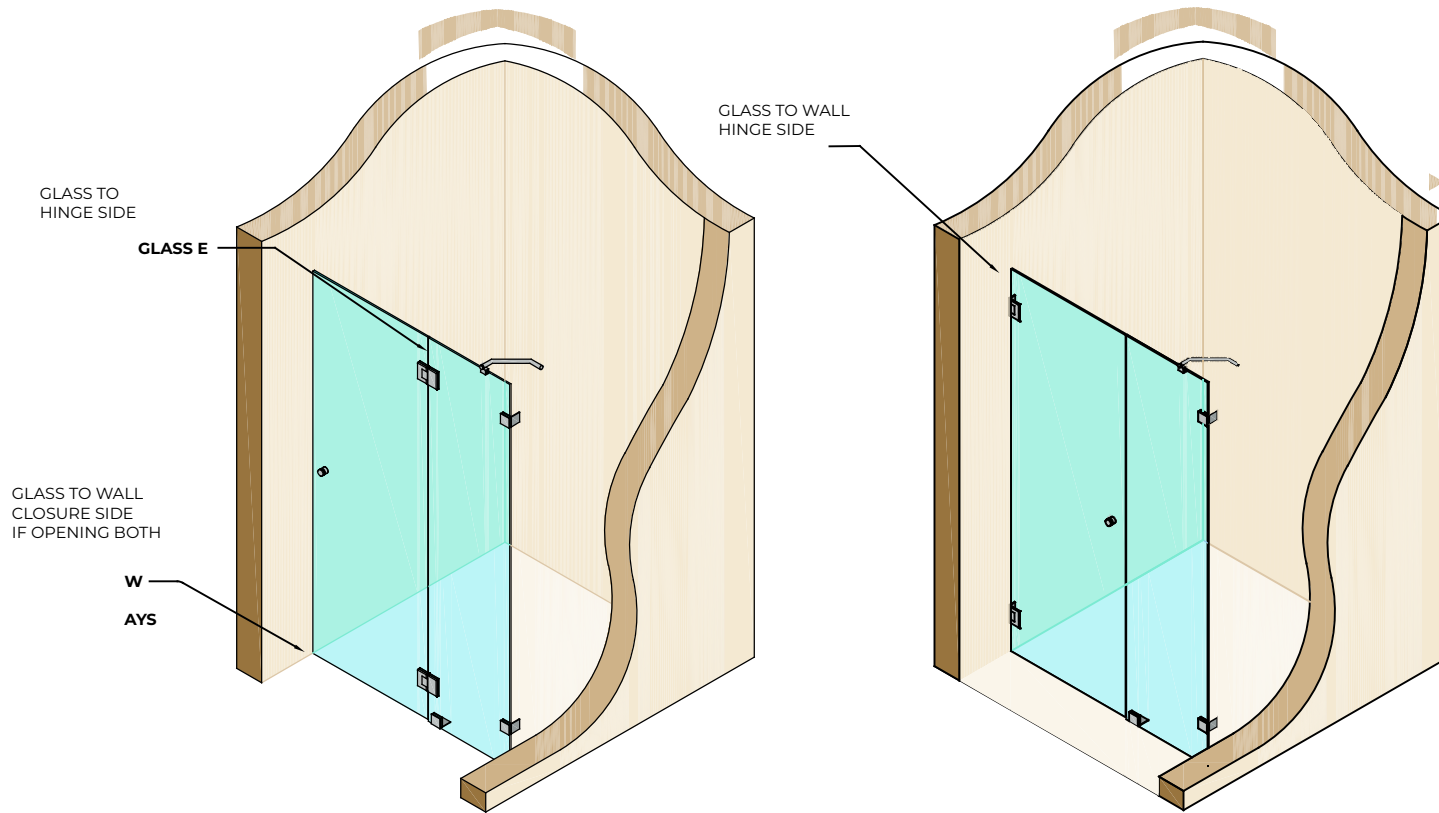

**APPLICATION
EXAMPLE**

**END VIEW
ON SEAL**

SEAL SUITABLE FOR GLASS TO FLOOR MOVEMENT DETAILS.

SEAL ALSO SUITABLE FOR GLASS TO WALL MOVEMENT DETAILS IN BOTH DIRECTIONS ON HINGE SIDE AND CLOSURE SIDE.

SEALS PROVIDED IN SINGLE UNITS.

NOTES/SPECIFICATION:

- GLAZING SEALS SUPPLIED IN TRANSLUCENT PVC PROFILES.
- GLAZING SEAL SUITABLE FOR 8MM GLASS PANELS.
- PLEASE NOTE THE REQUIRED GLASS REDUCTION ALONG THE ASSOCIATED SEAL DETAIL

PRODUCT REF:	SH/GGA/S16
DESCRIPTION:	DIMENSIONED ELEVATIONS AND PRODUCT DETAILS
DRAWING REF:	SH/GGA/S16 - 001A