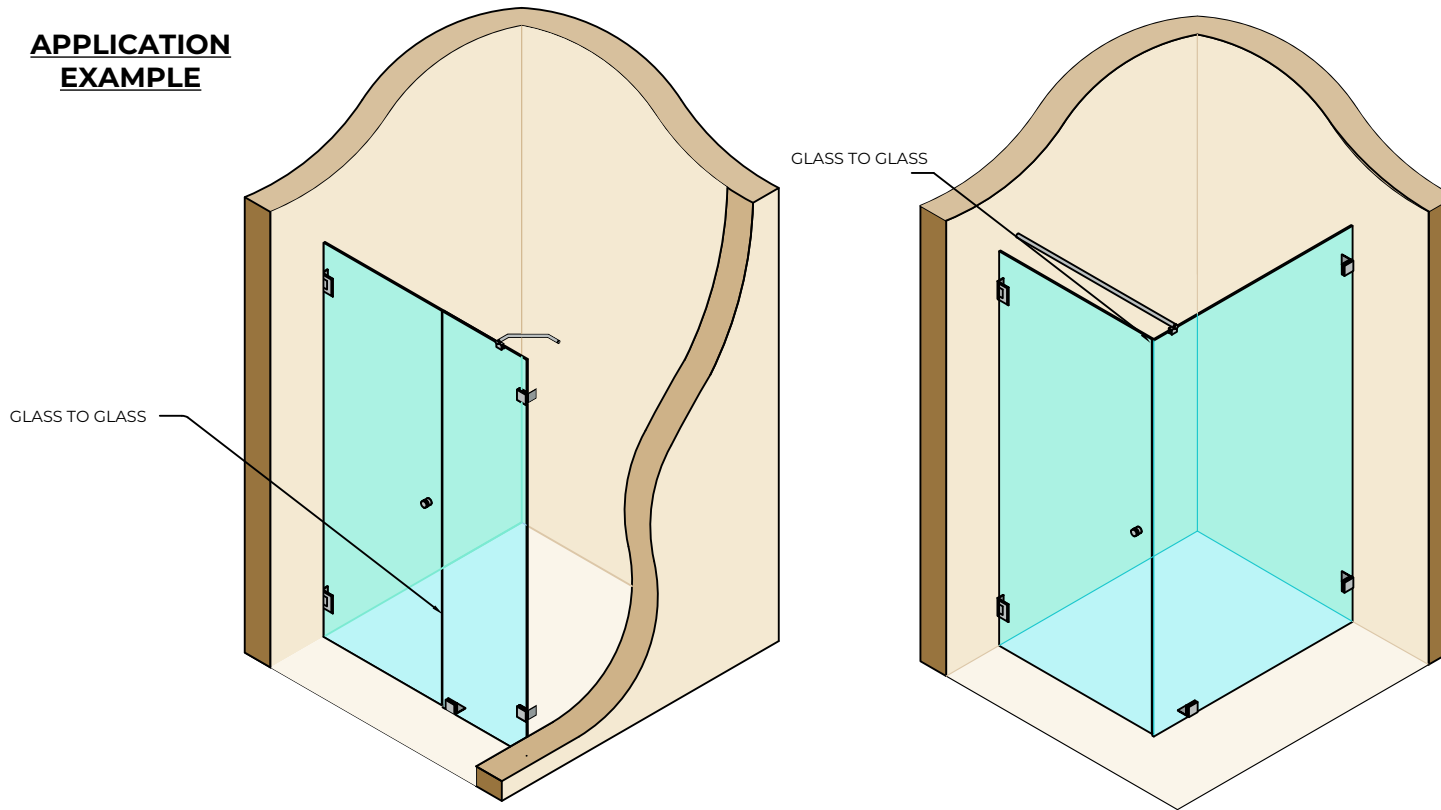

**APPLICATION  
EXAMPLE**

**END VIEW  
ON SEAL**

SEAL SUITABLE FOR GLASS TO GLASS  
180 DEGREE OR 90 DEGREE INTERFACES  
(DESIGN FOR DOOR LEADING EDGES)

SEALS PROVIDED IN PAIRS

The Glass Warehouse, 51-55 Fowler Road, Hainault,  
Essex, IG6 3UT

Tel: +44 (0)20 8500 1188  
info@theglasswarehouse.co.uk  
www.theglasswarehouse.co.uk

Copyright (C) - October 2020, All Rights Reserved

**NOTES/SPECIFICATION:**

GLAZING SEALS SUPPLIED AS TRANSLUCENT PVC PROFILES WITH WHITE MAGNETIC STRIPS.

GLAZING SEAL SUITABLE FOR 8MM GLASS PANES

PLEASE NOTE THE REQUIRED GLASS REDUCTION FOR YOUR APPLICATION

<b>PRODUCT REF:</b>	<b>SH/GGA/S01</b>
<b>DESCRIPTION:</b>	DIMENSIONED ELEVATIONS AND PRODUCT DETAILS
<b>DRAWING REF:</b>	<b>SH/GGA/S01 - 001F</b>