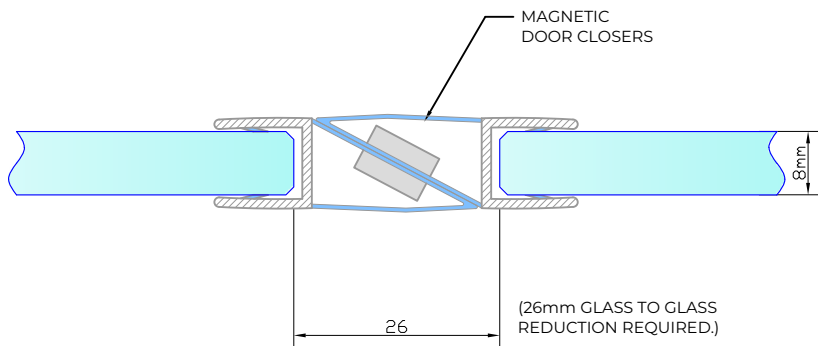

**APPLICATION  
EXAMPLE**

**END VIEW  
ON SEAL**

SEAL SUITABLE FOR GLASS TO GLASS  
180 DEGREE OR 90 DEGREE INTERFACES  
(DESIGN FOR DOOR LEADING EDGES)

SEALS PROVIDED IN PAIRS

The Glass Warehouse, 51-55 Fowler Road, Hainault,  
Essex, IG6 3UT

Tel: +44 (0)20 8500 1188  
info@theglasswarehouse.co.uk  
www.theglasswarehouse.co.uk

Copyright (C) - October 2020, All Rights Reserved

**NOTES/SPECIFICATION:**

GLAZING SEALS SUPPLIED AS TRANSLUCENT PVC PROFILES WITH WHITE MAGNETIC STRIPS.

GLAZING SEAL SUITABLE FOR 8MM GLASS PANES

PLEASE NOTE THE REQUIRED GLASS REDUCTION FOR YOUR APPLICATION

<b>PRODUCT REF:</b>	<b>SH/GGA/S01</b>
<b>DESCRIPTION:</b>	DIMENSIONED ELEVATIONS AND PRODUCT DETAILS
<b>DRAWING REF:</b>	<b>SH/GGA/S01 - 001F</b>