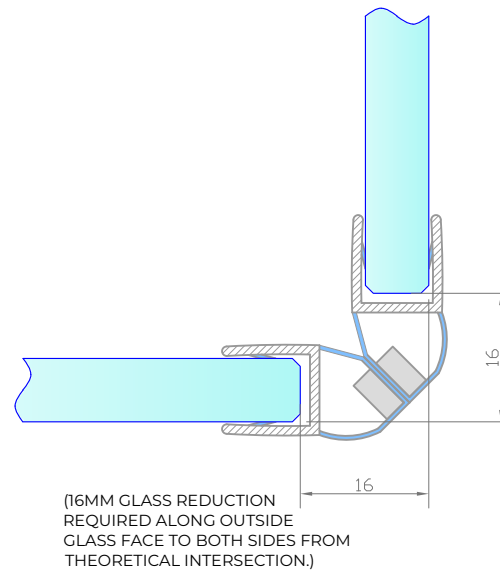

**APPLICATION  
EXAMPLE**

**END VIEW  
ON SEAL**

SEAL SUITABLE FOR GLASS TO GLASS  
180 DEGREE OR 90 DEGREE INTERFACES  
(DESIGN FOR DOOR LEADING EDGES)

SEALS PROVIDED IN PAIRS

The Glass Warehouse, 51-55 Fowler Road, Hainault,  
Essex, IG6 3UT

Tel: +44 (0)20 8500 1188  
info@theglasswarehouse.co.uk  
www.theglasswarehouse.co.uk

Copyright (C) - October 2020, All Rights Reserved

**NOTES/SPECIFICATION:**

GLAZING SEALS SUPPLIED AS TRANSLUCENT PVC PROFILES WITH WHITE MAGNETIC STRIPS.

GLAZING SEAL SUITABLE FOR 8MM GLASS PANES

PLEASE NOTE THE REQUIRED GLASS REDUCTION FOR YOUR APPLICATION

<b>PRODUCT REF:</b>	<b>SH/GGA/S01</b>
<b>DESCRIPTION:</b>	DIMENSIONED ELEVATIONS AND PRODUCT DETAILS
<b>DRAWING REF:</b>	<b>SH/GGA/S01 - 001F</b>