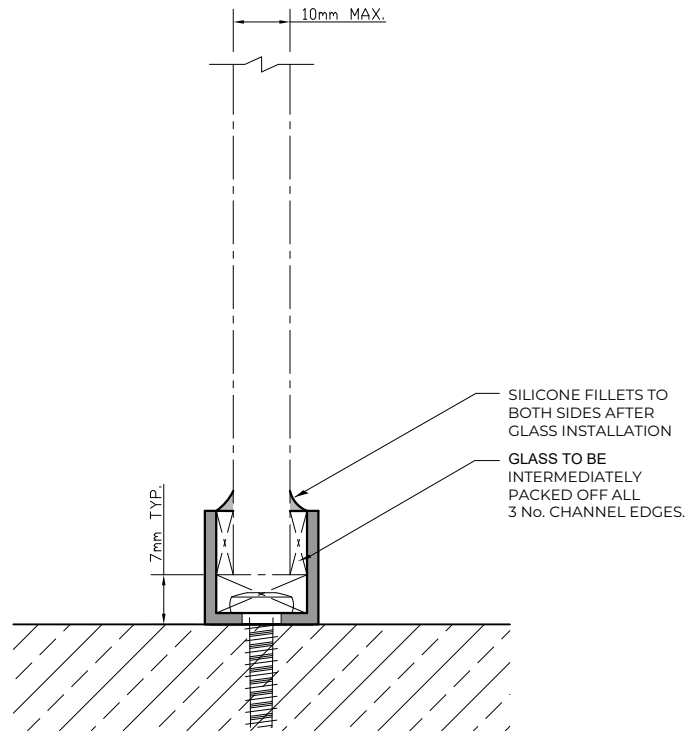

**GLAZING DETAIL
ON CHANNEL**

**The Glass Warehouse, 51-55 Fowler Road, Hainault,
Essex, IG6 3UT**

Tel: +44 (0)20 8500 1188
info@theglasswarehouse.co.uk
www.theglasswarehouse.co.uk

Copyright (C) - October 2020, All Rights Reserved

NOTES/SPECIFICATION:

GLAZING CHANNEL SUPPLIED IN ELECTRO-POLISHED, EXTRUDED ALUMINIUM WITH PLASTIC PACKERS.

GLAZING CHANNEL SUITABLE FOR UP TO 12mm GLASS

GLAZING CHANNEL REQUIRES CUTTING AND DRILLING TO SUIT DESIGN REQUIREMENTS ON SITE

(NOTE CUSTOMER TO PROVIDE REQUIRED FIXINGS)