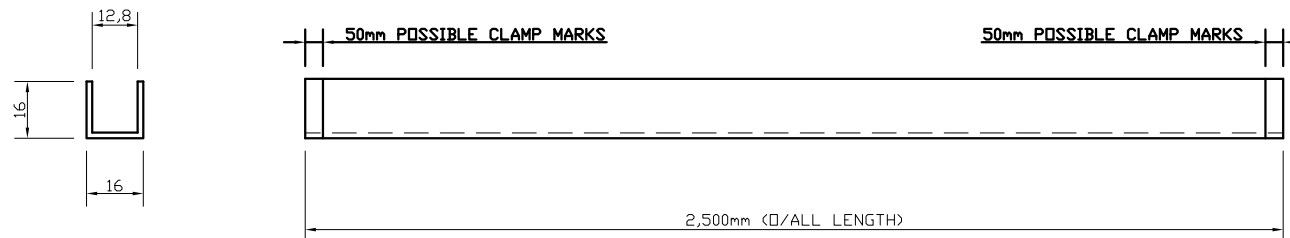

(NOTE CUSTOMER TO PROVIDE REQUIRED FIXINGS)

**PRODUCT
ELEVATIONS**

NOTE -
COMPONENT TO BE CUT DOWN AND
DRILLED ON SITE TO SUIT DIMENSIONAL
REQUIREMENTS

| | |
|---------------------|---|
| PRODUCT REF: | SH/GGA/C30/2 |
| DESCRIPTION: | DIMENSIONED ELEVATIONS AND PRODUCT DETAILS |
| DRAWING REF: | SH/GGA/C30/2 - 001A |