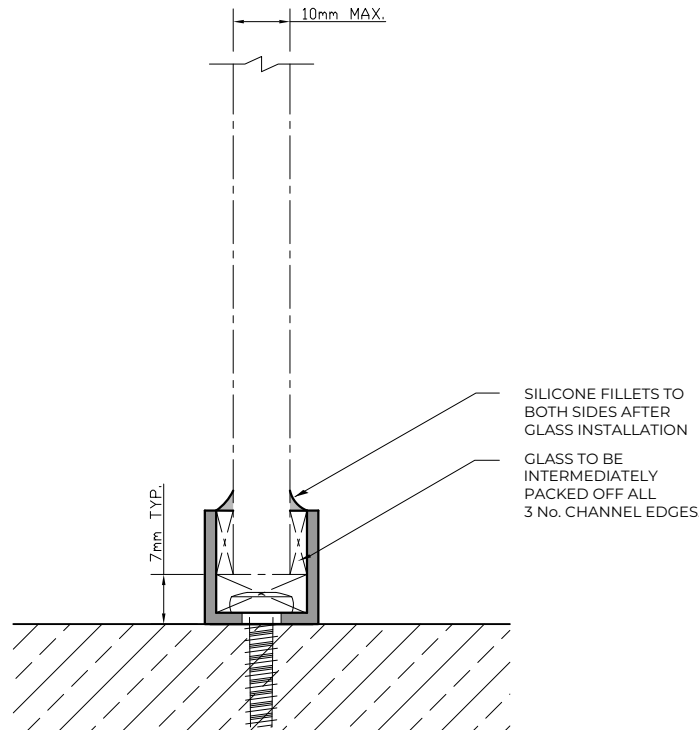

NOTES/SPECIFICATION:

GLAZING CHANNEL SUPPLIED IN ELECTRO-POLISHED, EXTRUDED ALUMINIUM WITH PLASTIC PACKERS.

GLAZING CHANNEL SUITABLE FOR UP TO 12mm GLASS

GLAZING CHANNEL REQUIRES CUTTING AND DRILLING TO SUIT DESIGN REQUIREMENTS ON SITE

(NOTE CUSTOMER TO PROVIDE REQUIRED FIXINGS)

**PRODUCT
ELEVATIONS**

NOTE -
COMPONENT TO BE CUT DOWN AND
DRILLED ON SITE TO SUIT DIMENSIONAL
REQUIREMENTS

PRODUCT REF:	SH/GGA/C30/1
DESCRIPTION:	DIMENSIONED ELEVATIONS AND PRODUCT DETAILS
DRAWING REF:	SH/GGA/C30/1 - 001A