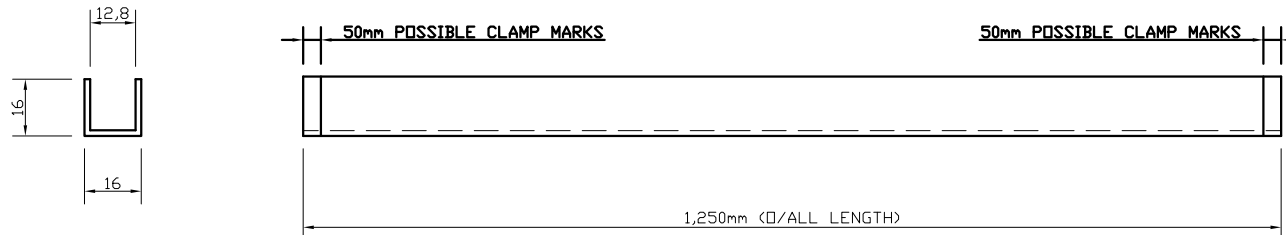

(NOTE CUSTOMER TO PROVIDE REQUIRED FIXINGS)

**PRODUCT
ELEVATIONS**

NOTE -
COMPONENT TO BE CUT DOWN AND
DRILLED ON SITE TO SUIT DIMENSIONAL
REQUIREMENTS

PRODUCT REF:	SH/GGA/C30/1
DESCRIPTION:	DIMENSIONED ELEVATIONS AND PRODUCT DETAILS
DRAWING REF:	SH/GGA/C30/1 - 001A