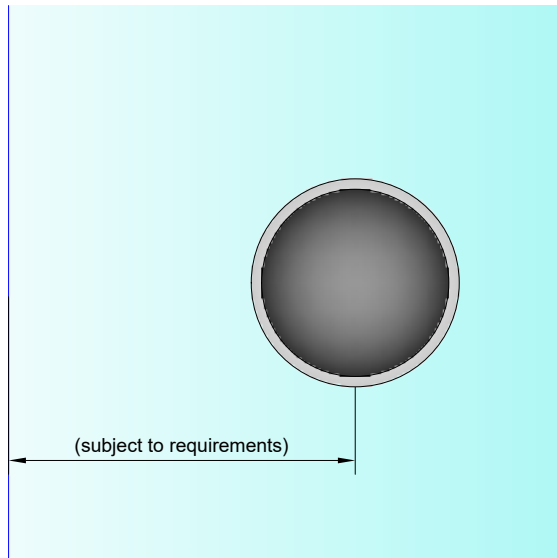

**SIDE VIEW  
ON DOOR KNOB**

**REQUIRED GLASS PREP**

**FRONT VIEW  
ON DOOR KNOB**

**REAR VIEW  
ON DOOR KNOB**

**THE GLASS  
WAREHOUSE**

The Glass Warehouse, 51-55 Fowler Road, Hainault,  
Essex, IG6 3UT

Tel: +44 (0)20 8500 1188  
info@theglasswarehouse.co.uk  
www.theglasswarehouse.co.uk

DOOR KNOB SUPPLIED COMPLETE WITH:-

- 1) 2 No. x 1.35mm TRANSLUCENT RUBBER GLAZING WASHERS
- 2) 1 No. DIA. 8mm CLEAR PLASTIC INSERT TUBE

<b>PRODUCT REF:</b>	<b>SH/APH/K13</b>
<b>DESCRIPTION:</b>	DIMENSIONED ELEVATIONS DOOR KNOB WITH RUBBER BUFFER
<b>DRAWING REF:</b>	<b>SH/APH/K13 - 001</b>