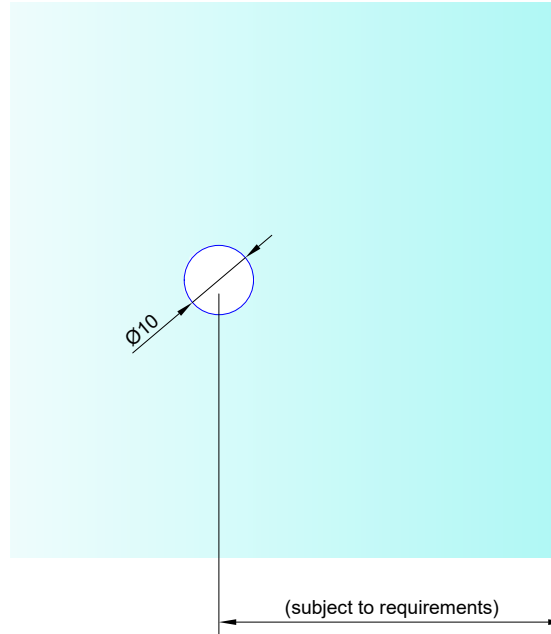

**SIDE VIEW  
ON DOOR KNOB**

**REQUIRED GLASS PREP**

**FRONT VIEW  
ON DOOR KNOB**

**REAR VIEW  
ON DOOR KNOB**

**THE GLASS  
WAREHOUSE**

The Glass Warehouse, 51-55 Fowler Road, Hainault,  
Essex, IG6 3UT

Tel: +44 (0)20 8500 1188  
info@theglasswarehouse.co.uk  
www.theglasswarehouse.co.uk