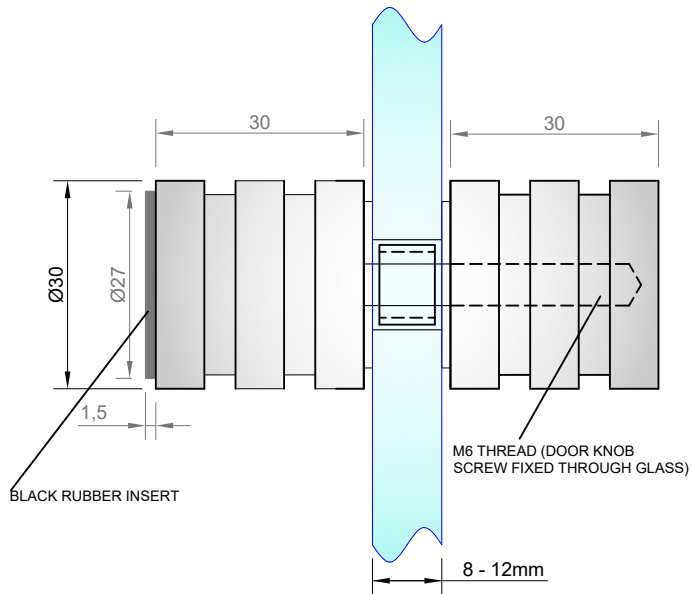

**SIDE VIEW  
ON DOOR KNOB**

**REQUIRED GLASS PREP**

**FRONT VIEW  
ON DOOR KNOB**

**REAR VIEW  
ON DOOR KNOB**

**THE GLASS  
WAREHOUSE**

The Glass Warehouse, 51-55 Fowler Road, Hainault,  
Essex, IG6 3UT

Tel: +44 (0)20 8500 1188  
info@theglasswarehouse.co.uk  
www.theglasswarehouse.co.uk

Copyright (C) - October 2020, All Rights Reserved

**NOTES/SPECIFICATION:**

ALL DOOR KNOB COMPONENTS IN CHROME PLATED BRASS  
WITH BLACK RUBBER BUFFER

PRODUCT SUITABLE FOR 8 TO 12mm TOUGHENED GLASS PANES.

DOOR KNOB SUPPLIED COMPLETE WITH:-

- 1) 2 No. x 1.35mm TRANSLUCENT RUBBER GLAZING WASHERS
- 2) 1 No. DIA. 8mm CLEAR PLASTIC INSERT TUBE

<b>PRODUCT REF:</b>	<b>SH/APH/K13</b>
<b>DESCRIPTION:</b>	DIMENSIONED ELEVATIONS DOOR KNOB WITH RUBBER BUFFER
<b>DRAWING REF:</b>	<b>SH/APH/K13 - 001</b>