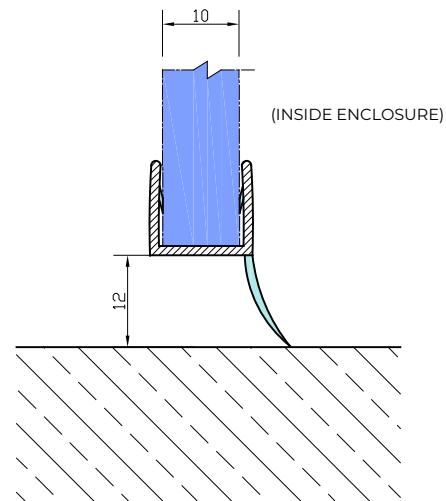

**APPLICATION
EXAMPLE**

**END VIEW
ON SEAL**

SEAL SUITABLE FOR GLASS TO WALL MOVEMENT DETAILS ON HINGE SIDE.

SEALS PROVIDED IN SINGLE UNITS.

(10MM GLASS REDUCTION REQUIRED FROM WALL 12MM FIN LENGTH)

The Glass Warehouse, 51-55 Fowler Road, Hainault, Essex, IG6 3UT

Tel: +44 (0)20 8500 1188
info@theglasswarehouse.co.uk
www.theglasswarehouse.co.uk

Copyright (C) - October 2020, All Rights Reserved

NOTES/SPECIFICATION:

GLAZING SEALS SUPPLIED IN TRANSLUCENT PVC PROFILES.
GLAZING SEAL SUITABLE FOR 10MM GLASS PANES
PLEASE NOTE THE REQUIRED GLASS REDUCTION ALONG THE ASSOCIATED SEAL DETAIL

PRODUCT REF:	SH/GGA/S05_10
DESCRIPTION:	DIMENSIONED ELEVATIONS AND PRODUCT DETAILS
DRAWING REF:	SH/GGA/S05_10 - 001A