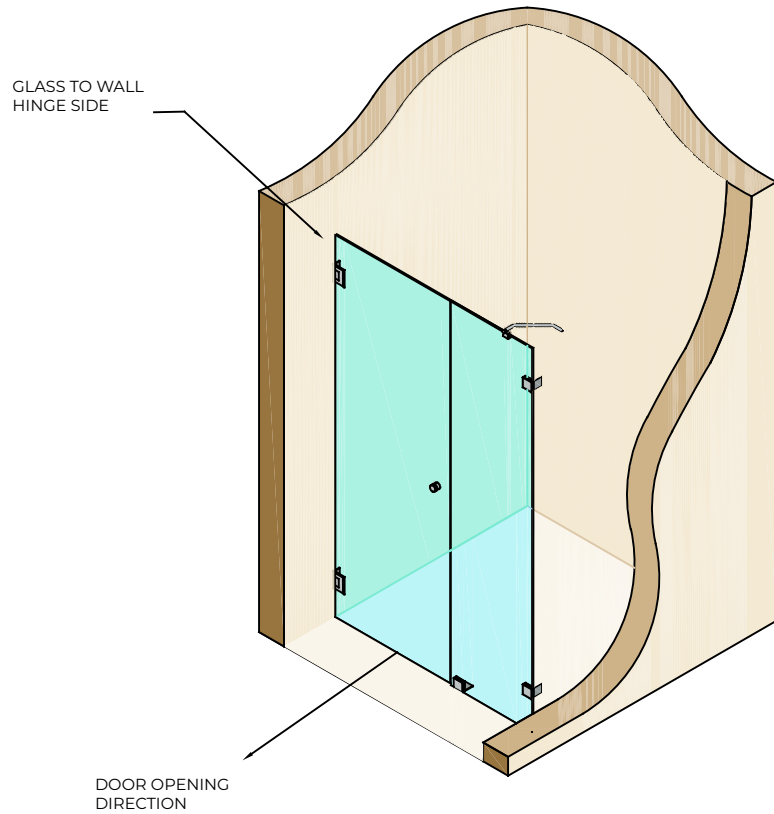

**APPLICATION
EXAMPLE**

**END VIEW
ON SEAL**

SEAL SUITABLE FOR GLASS TO WALL MOVEMENT DETAILS ON HINGE SIDE.

SEALS PROVIDED IN SINGLE UNITS.

(10MM GLASS REDUCTION REQUIRED FROM WALL 12MM FIN LENGTH)

The Glass Warehouse, 51-55 Fowler Road, Hainault, Essex, IG6 3UT

Tel: +44 (0)20 8500 1188
info@theglasswarehouse.co.uk
www.theglasswarehouse.co.uk

Copyright (C) - October 2020, All Rights Reserved

NOTES/SPECIFICATION:

GLAZING SEALS SUPPLIED IN TRANSLUCENT PVC PROFILES.
GLAZING SEAL SUITABLE FOR 10MM GLASS PANES
PLEASE NOTE THE REQUIRED GLASS REDUCTION ALONG THE ASSOCIATED SEAL DETAIL

PRODUCT REF:	SH/GGA/S05_10
DESCRIPTION:	DIMENSIONED ELEVATIONS AND PRODUCT DETAILS
DRAWING REF:	SH/GGA/S05_10 - 001A